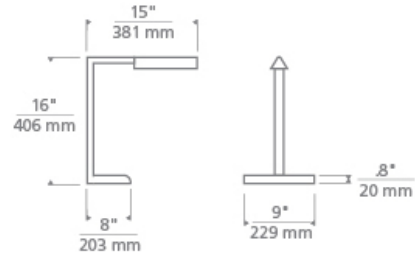

Dessau 16 Table Lamp

LED T20

DESCRIPTION

The Dessau 16 Table Lamp by Sean Lavin was inspired by the architecture, function and beauty of the Bauhaus movement with a linear formation intersecting at a 90 degree angle. Emulating a modernized pharmacy lamp, the Dessau Table Lamp design houses a slim recessed panel of integrated LED lights. Perfect for task lighting, the LED head pivots 35° aiming a warm 2700K glow exactly where it's needed. The modern fixture includes an integrated 3-step touch dimmer to conveniently achieve your preferred ambiance. Available in three modern finishes, Nightshade Black, Polished Nickel and a Natural Brass that will patina over time. Complete the look with the full collection of Dessau including Picture Lights, Floor Lamp and Linear Suspension. Includes 120-240 volt 10.6 watts, 553.9 delivered lumens, 90 CRI 2700K LED module. Built-in three way dimming. Includes 6 feet of black cloth cord.

WEIGHT

2.5-2.5lb / 1.13-1.13kg ±

ORDERING INFORMATION

700PRTDES	SHAPE OR SIZE	FINISH	LAMP
	16 16	N NATURAL BRASS B NIGHTSHADE BLACK N POLISHED NICKEL	-LED927 INTEGRATED LED 90 CRI 2700K 120V

TECH LIGHTING®
 7400 Linder Avenue T 847.410.4400
 Skokie, Illinois 60077 F 847.410.4500