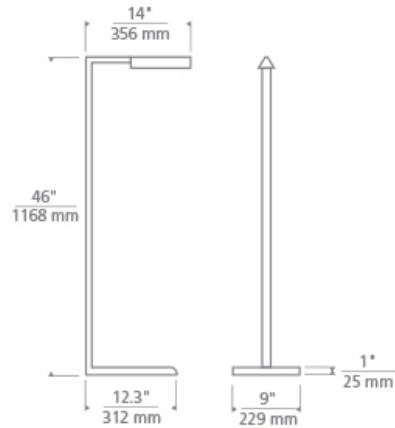

Dessau 46 Floor Lamp LED

DESCRIPTION

The Dessau 46 Floor Lamp by Sean Lavin was inspired by the architecture, function and beauty of the Bauhaus movement designed with a linear formation intersecting at a 90 degree angle. Emulating a modernized pharmacy lamp, the Dessau Floor Lamp design houses a slim recessed panel of integrated LED lights extended from a 46" high base. Perfect for task lighting, the LED head pivots 35° aiming a warm 2700K glow exactly where it's needed. The modern fixture includes an integrated 3-step touch dimmer to conveniently achieve your preferred ambiance. Available in three modern finishes, Nightshade Black, Polished Nickel and a Natural Brass that will patina over time. Complete the look with the full collection of Dessau including Picture Lights, Table Lamp and Linear Suspension. Includes 120-240 volt 10.4 watts, 548.3 delivered lumens, 90 CRI 2700K LED module. Built-in three way dimming. Includes 6 feet of black cloth cord.

WEIGHT

5-5lb / 2.27-2.27kg ±

ORDERING INFORMATION

700PRTDES	SHAPE OR SIZE	FINISH	LAMP
46	46	N NATURAL BRASS B NIGHTSHADE BLACK N POLISHED NICKEL	-LED927 INTEGRATED LED 90 CRI 2700K 120V

TECH LIGHTING®
 7400 Linder Avenue T 847.410.4400
 Skokie, Illinois 60077 F 847.410.4500