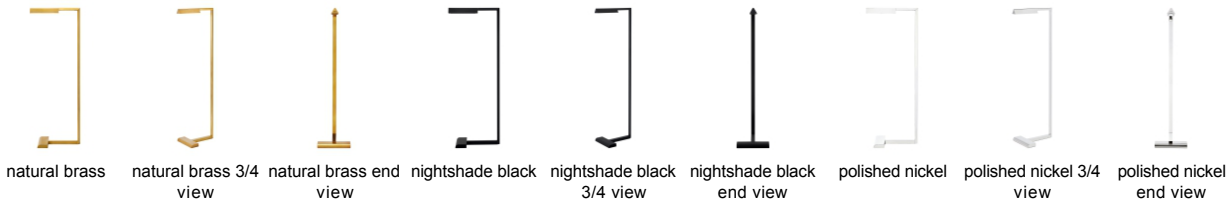

Dessau 46 Floor Lamp LED

DESCRIPTION

The Dessau 46 Floor Lamp by Sean Lavin was inspired by the architecture, function and beauty of the Bauhaus movement designed with a linear formation intersecting at a 90 degree angle. Emulating a modernized pharmacy lamp, the Dessau Floor Lamp design houses a slim recessed panel of integrated LED lights extended from a 46" high base. Perfect for task lighting, the LED head pivots 35° aiming a warm 2700K glow exactly where it's needed. The modern fixture includes an integrated 3-step touch dimmer to conveniently achieve your preferred ambiance. Available in three modern finishes, Nightshade Black, Polished Nickel and a Natural Brass that will patina over time. Complete the look with the full collection of Dessau including Picture Lights, Table Lamp and Linear Suspension. Includes 120-240 volt 10.4 watts, 548.3 delivered lumens, 90 CRI 2700K LED module. Built-in three way dimming. Includes 6 feet of black cloth cord.

WEIGHT

5-5lb / 2.27-2.27kg ±

ORDERING INFORMATION

700PRTDES	SHAPE OR SIZE	FINISH	LAMP
46	46	N NATURAL BRASS B NIGHTSHADE BLACK N POLISHED NICKEL	-LED927 INTEGRATED LED 90 CRI 2700K 120V

TECH LIGHTING®
 7400 Linder Avenue T 847.410.4400
 Skokie, Illinois 60077 F 847.410.4500