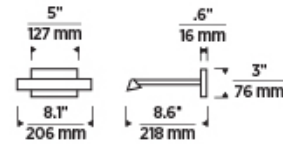

700DES _____

JOB NAME _____

NOTES _____

DESSAU 8 PICTURE LIGHT

SPECIFICATIONS

PRIMARY MATERIAL	Aluminum or Brass
SHADE MATERIAL	Acrylic
NET WEIGHT	1.5 lbs
HEIGHT	3in
WIDTH	8.6in
LENGTH	8.1in
MIN. EXTENSION FROM WALL	8.6in
UP LIGHT / DOWN LIGHT / BOTH?	
WET LISTED	
DAMP LISTED	Yes
DRY LISTED	
UP / DOWN	
HORIZONTAL / VERTICAL	
WALL / CEILING MOUNT	
GENERAL LISTING	ETL Listed
ADA COMPLIANT	
INCLUDES	