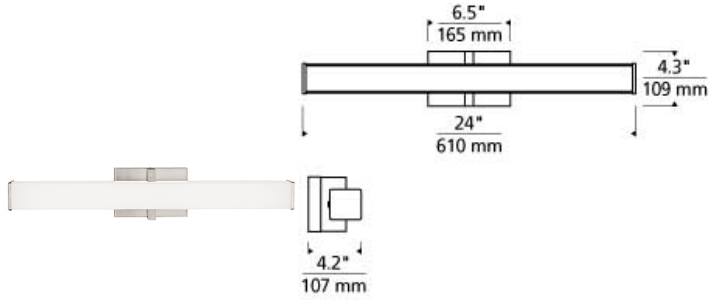

**Ellis 24 Bath** LED T20

**DESCRIPTION**

Sleek and stylish best describe the Ellis 24 bath vanity light from Tech Lighting. This contemporary light fixture features a clean design style that's offset by a number of die cast metal end-caps that add a pop of sophistication. Light pleasantly fills the bathroom and illuminates vanities as light spills from three sides making for excellent light distribution. The Ellis is available in three contemporary finishes and can be mounted vertically or horizontally for added design versatility. Also included in the Ellis family is the larger Ellis Bath 36 and the Ellis Wall, simply search for the Ellis Bath 24 to find its closest relatives. Available lamping options include energy efficient integrated LED, all lamping options are fully-dimmable to create the desired ambiance in your special space. LED includes 24 watt, 1909.4 delivered lumen, 90 CRI, 3000K LED module. Dimmable with most LED compatible ELV and TRIAC dimmers. Mounts vertically or horizontally. ADA compliant.

**WEIGHT**

3-3.5lb / 1.36-1.59kg ±

chrome

satin nickel

**ORDERING INFORMATION**

700BCELI	LENGTH (A)	FINISH	LAMP
24	24"	C CHROME S SATIN NICKEL	-LED930 LED 90 CRI 3000K 120V -LED930-277 LED 90 CRI 3000K 277V