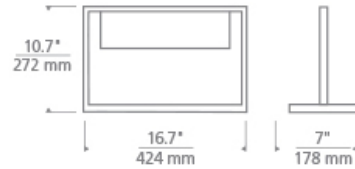

Everett Table Lamp LED

DESCRIPTION

The Everett Table Lamp by Sean Lavin for Tech Lighting complements the American Modern lifestyle with simple geometric shapes and a modern frame suspending a thin LED acrylic panel. This fixture is functional and decorative with a design that reflects modern art when off and functional lighting when turned on. An integrated 3-step touch-dimmer is conveniently embedded in the design to achieve your desired ambiance. Offered in three modern finishes, Nightshade Black, Polished Nickel and Natural Brass that will patina over time. Includes 120-240 volt 10 watts, 536.8 delivered lumens, 90 CRI 2700K LED module. Built-in three way dimming. Includes 6 feet of black cloth cord.

WEIGHT

6-6lb / 2.72-2.72kg ±

natural brass nightshade black polished nickel natural brass 3qtr nightshade black 3qtr polished nickel 3qtr natural brass end view nightshade black end view polished nickel end view