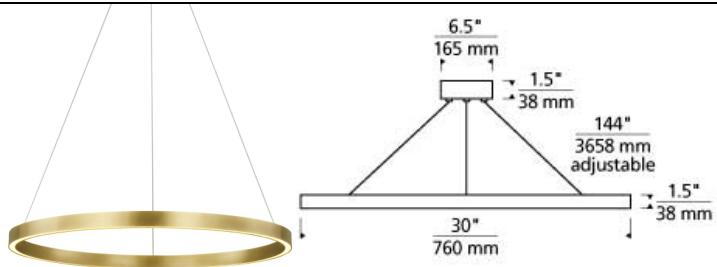

LINE - VOLTAGE PENDANTS / SUSPENSION

Fiama 30 Suspension LED

DESCRIPTION

The Fiama chandelier by Tech Lighting is a transitional style chandelier but with an entirely modern twist. At its most unadulterated form the Fiama is a slender metal ring that houses gently diffused upward and downward firing LEDs, providing functional light with an ultra-chic aesthetic. This modern work of art is available in two distinct sizes, 24" and 30" in diameter making it ideal for a wide range of lighting applications such as dining room lighting, foyer lighting and a host of commercial lighting applications. The Fiama pendant light ships with a fully dimmable integrated LED lamp. Includes 80.3 watt, 5768.2 delivered lumen, 3000K LED module. Dimmable with most LED compatible ELV, TRIAC and 0-10V dimmers. Fixture provided with twelve feet of field-cuttable cable to match finish selection.

INSTALLATION

This product can mount to either a 4" square electrical box with round plaster ring or an octagonal electrical box (not included).

WEIGHT

7-7lb / 3.18-3.18kg ±

30" satin nickel

30" black

30" plated brass

ORDERING INFORMATION

700FIA	SHAPE OR SIZE	FINISH	LAMP
30	30" DIAMETER	B BLACK BR PLATED BRASS S SATIN NICKEL	-LED930 LED 90 CRI 3000K 120V-277V UNV

TECH LIGHTING®
 7400 Linder Avenue T 847.410.4400
 Skokie, Illinois 60077 F 847.410.4500