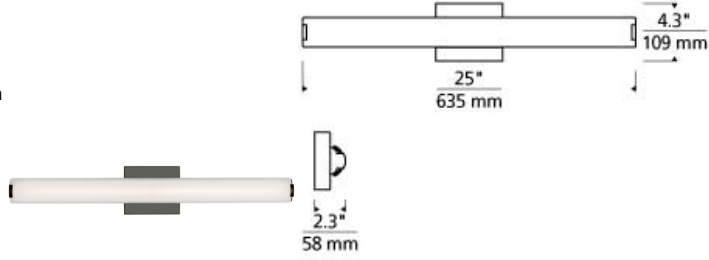

Finn 24 Bath

LED ADA

DESCRIPTION

The Finn Bath light by Tech Lighting is simply sophisticated with its sleek dome shaped acrylic diffuser. The Finn provides an ample amount of wide-angled task and ambient light through the acrylic diffuser. The Finn is available in two on-trend hardware finishes, Antique Bronze and Satin Nickel, each finish further enhances the modern beauty of the Finn bath light. The Finn Bath ships with your choice of efficient LED lamping both options are fully dimmable to create the desired ambiance in your unique space. The Finn scales at 24" in length and 4.3" in width making it ideal for bathroom lighting and vanity lighting. Includes 24 watt, 1251.8 delivered lumens. Dimmable with most LED compatible ELV and Triac dimmers. 277v compatible with 0-10V dimmers. May be mounted horizontally and vertically. ADA compliant.

INSTALLATION

This product can mount to either a 4" square electrical box with round plaster ring or an octagonal electrical box (not included).

WEIGHT

1.5-1.5lb / 0.68-0.68kg ±

24" bronze

24" satin nickel

ORDERING INFORMATION

| 700BCFINN | LENGTH (A) | FINISH | LAMP |
|-----------|------------|------------------------------------|--|
| 24 | 24" | Z ANTIQUE BRONZE S SATIN NICKEL | -LED930 LED 90 CRI 3000K 120V -LED930-277 LED 90 CRI 3000K 277V |