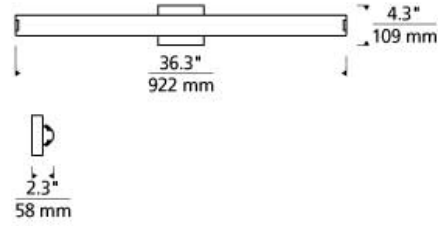

### DESCRIPTION

The Finn Bath light by Tech Lighting is simply sophisticated with its sleek dome shaped acrylic diffuser. The Finn provides an ample amount of wide-angled task and ambient light through the acrylic diffuser. The Finn is available in two on-trend hardware finishes, Antique Bronze and Satin Nickel, each finish further enhances the modern beauty of the Finn bath light. The Finn Bath ships with your choice of efficient LED lamping both options are fully dimmable to create the desired ambiance in your unique space. The Finn scales at 36" in length and 4.3" in width making it ideal for bathroom lighting and vanity lighting. May be mounted vertically or horizontally. Includes 33 watt, 1724 delivered lumens, 3000K LED module. Dimmable with low-voltage electronic dimmer. May be mounted horizontally and vertically. ADA compliant.

### WEIGHT

2-2.5lb / 0.91-1.13kg ±

36" bronze

36" satin nickel