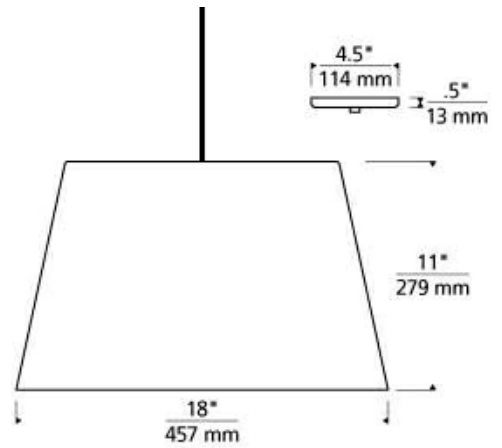

HENLEY PENDANT

SPECIFICATIONS

HARDWARE MATERIAL	Metal
SHADE MATERIAL	Metal
NET WEIGHT	4.5 lbs
HEIGHT	11in
WIDTH	18in
LENGTH	18in
UP LIGHT / DOWN LIGHT / BOTH?	
WET LISTED	
DAMP LISTED	Yes
DRY LISTED	
MIN. HANGING HEIGHT	17.5in
MAX HANGING HEIGHT	83.5in
TOTAL CORD LENGTH	72in
TOTAL STEM LENGTH	
STEM QTY	
SLOPED CEILING ADAPTABLE?	Yes 45° Max
GENERAL LISTING	ETL Listed
INCLUDES	