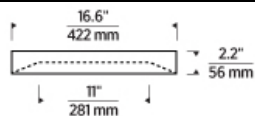

Hilo 16 Flush Mount LED

DESCRIPTION

The Hilo 16 Flush Mount by Sean Lavin for Tech Lighting is inspired by the popularity of Boxie and Cirque featuring pressed glass designed around diffused integrated LEDs. Hilo's 17" diameter is accented with a modern tapered trim. This Flush Mount provides general illumination with an elegantly simple design. Includes 120-277 volt 15 watts, 975 delivered lumens, 90 CRI 2700K LED module. Dimmable with most LED compatible ELV and TRIAC dimmers. Ceiling or wall mount.

nightshade black natural brass nightshade black alt view natural brass alt view

ORDERING INFORMATION

700FMHLO	LENGTH (A)	FINISH	LAMP
	16 16"	NB NATURAL BRASS B NIGHTSHADE BLACK	-LED927 INTEGRATED LED 90 CRI 2700K 120V-277V UNV