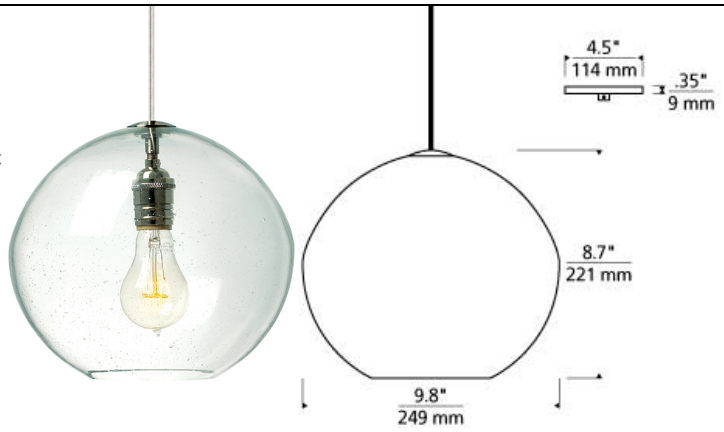

## DESCRIPTION

The Isla Pendant from Tech Lighting features a perfectly irregular organic hand blown round-shaped glass. Skilled artisans work to perfect the seeded technique that leaves hundreds of bubbles suspended within the glass. Adding a touch of charm and warmth to this contemporary glass pendant is the visible incandescent lamping. The Isla Pendant is available in contemporary colors further enhancing the unique features most noted to the Isla pendant. Scaling at 9.8" in width the Isla Pendant is moderately sized making it ideal for home office lighting, dining room lighting and kitchen island task lighting. Rated for (1) 60 watt max. E26 medium base lamp (Lamp not included). LED includes (1) 3.5 watt 378.5 delivered lumen medium base ST19 90 CRI 2700K LED lamp. LED dimmable with LED compatible ELV or Triac dimmer.