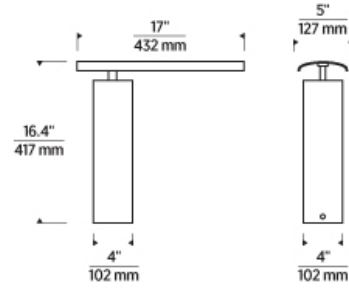

## DESCRIPTION

The Kadia 16 Table Lamp by Sean Lavin was designed to reflect the balance between form and function. Featuring linear geometry, the thin illuminating arm is counter balanced with a robust base. Perfect for task lighting, Kadia illuminates with a warm 2700K color temperature. The modern fixture includes an integrated 3-step touch dimmer to conveniently achieve your preferred ambiance. Includes 120-240 volt 10 watts, 550 delivered lumens, 90 CRI 2700K LED module. Built-in three way dimming. Includes 6 feet of black cloth cord.