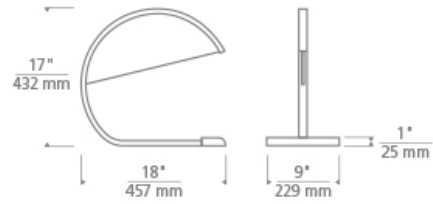

## WEIGHT

4.5-4.5lb / 2.04-2.04kg ±

nightshade black

polished nickel

natural brass

nightshade black  
3/4 view

polished nickel  
3/4 view

natural brass  
3/4 view