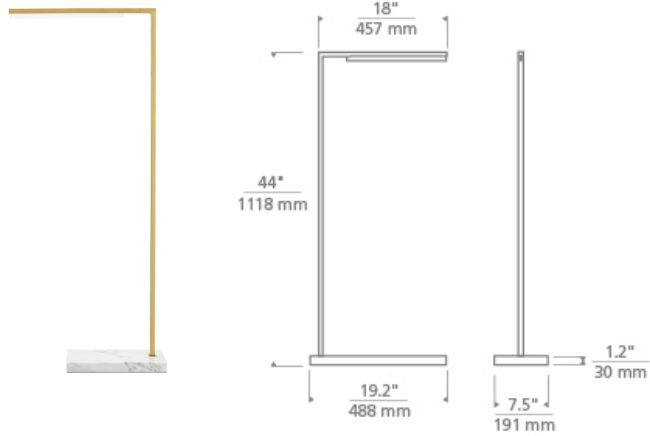

Klee 43 Floor Lamp

LED T20

DESCRIPTION

The Klee 43 Floor Lamp by Sean Lavin for Tech Lighting features a modern minimalist design with clean, geometric lines inspired by the Bauhaus movement. Great for task lighting, a thin light guide panel with integrated LEDs is placed at the end of a 43" metal rod providing a warm glow of 2700K light. Illuminated arm rotates in each direction 35° to place light where you need it most. An integrated 3-step touch dimmer is conveniently designed to achieve your desired ambiance. Offered in two finishes on a White Marble base, Polished Nickel or Natural Brass that will patina over time. Complete the look with the entire Klee collection, including Chandelier, Wall Sconce, Table Lamp and a larger size Floor Lamp. Includes 120-240 volt 10.2 watts, 694.9 delivered lumens, 90 CRI 2700K LED module. Built-in three way dimming. Includes 6 feet of black cloth cord.

WEIGHT

13-13lb / 5.9-5.9kg ±

ORDERING INFORMATION

700PRTKLE43 FINISH

LAMP

NB NATURAL BRASS/WHITE MARBLE
N POLISHED NICKEL/MARBLE

-LED927
-LED927 LED 90 CRI 2700K 120V

700PRT KLE43 _____
FIXTURE TYPE: _____
JOB NAME: _____
NOTES: _____