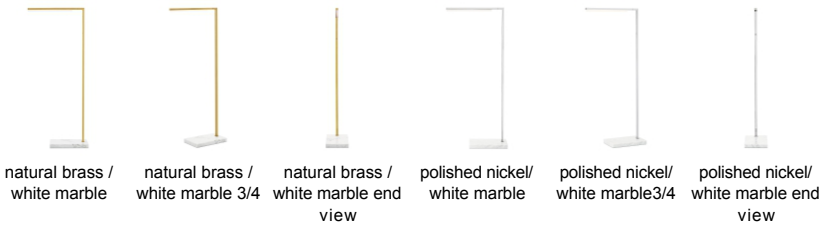

Klee 43 Floor Lamp

LED T20

DESCRIPTION

The Klee 43 Floor Lamp by Sean Lavin for Tech Lighting features a modern minimalist design with clean, geometric lines inspired by the Bauhaus movement. Great for task lighting, a thin light guide panel with integrated LEDs is placed at the end of a 43" metal rod providing a warm glow of 2700K light. Illuminated arm rotates in each direction 35° to place light where you need it most. An integrated 3-step touch dimmer is conveniently designed to achieve your desired ambiance. Offered in two finishes on a White Marble base, Polished Nickel or Natural Brass that will patina over time. Complete the look with the entire Klee collection, including Chandelier, Wall Sconce, Table Lamp and a larger size Floor Lamp. Includes 120-240 volt 10.2 watts, 694.9 delivered lumens, 90 CRI 2700K LED module. Built-in three way dimming. Includes 6 feet of black cloth cord.

WEIGHT

13-13lb / 5.9-5.9kg ±

ORDERING INFORMATION

700PRTKLE43 FINISH

LAMP

NB NATURAL BRASS/WHITE MARBLE
N POLISHED NICKEL/MARBLE

-LED927
-LED927 LED 90 CRI 2700K 120V

700PRT KLE43 _____
FIXTURE TYPE: _____
JOB NAME: _____
NOTES: _____