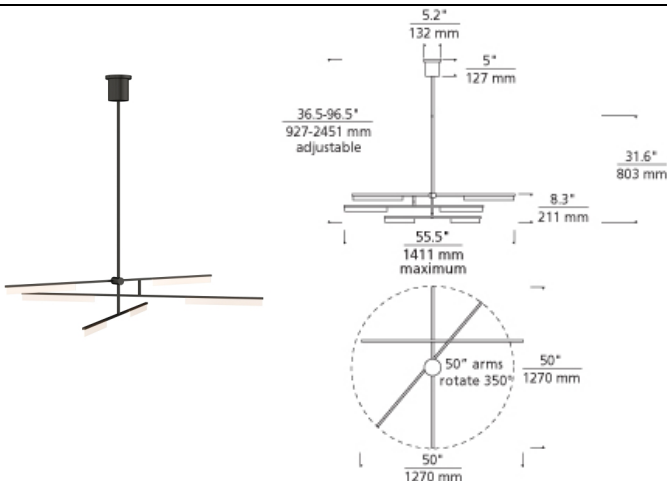

Klee 6-Light Chandelier LED

DESCRIPTION

The Klee 6-light Chandelier by Sean Lavin for Tech Lighting features an unsystematic pattern of asymmetric arms converging to form a stunning and modern look. Klee is offered in three finishes, Natural Brass that will patina over time, Nightshade Black and Polished Nickel finish. Linear arms are designed with a thin acrylic panel of light guide technology spanning 50" to 56" and can pivot to a desired position. Complete the look with the entire Klee collection, including Table Lamps, Floor Lamps, and Wall Sconce. Includes 45.6 watts, 3490 total delivered lumens, 3000K LED modules. Dimmable with most LED compatible ELV and TRIAC dimmers. Ships with (4) 12" and (2) 6" rigid stems in coordinating finish. Cannot be installed on a sloped ceiling. 120V

WEIGHT

25-25lb / 11.34-11.34kg ±

nightshade black polished nickel natural brass

ORDERING INFORMATION

700KLE	SHAPE OR SIZE	FINISH	LAMP
6	6-LIGHT CHANDELIER	N NATURAL BRASS B NIGHTSHADE BLACK N POLISHED NICKEL	-LED930 INTEGRATED LED 90 CRI 3000K 120V