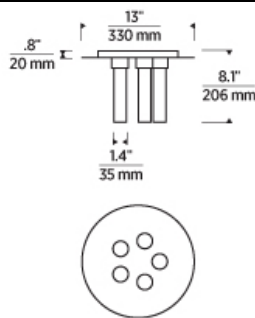

## DESCRIPTION

Kola by Sean Lavin for Tech Lighting is a statement Flush Mount with meticulously laser etched acrylic and designed within blown glass cylinders. Multiple illuminated cylinders are mounted on a slim metal base creating a clean and functional fixture. Includes 120 or 277 volt 25 watts, 2000 delivered lumens, 90 CRI 2700K LED module. 120V dimmable with most LED compatible ELV and TRIAC dimmers. 277V dimmable with 0-10V dimmers Ceiling mount only.

## ORDERING INFORMATION

700FMKLA	LENGTH (A)	FINISH	LAMP
13	13"	<b>N</b> NATURAL BRASS <b>B</b> NIGHTSHADE BLACK	<b>-LED927</b> INTEGRATED LED 90 CRI 2700K 120V <b>-LED927-277</b> INTEGRATED LED 90 CRI 2700K 277V