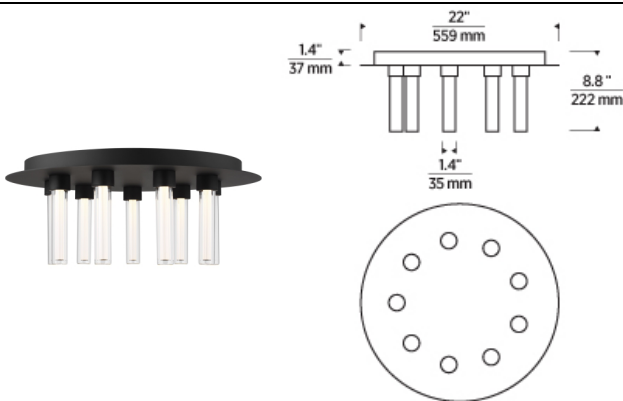

# Kola 22 Flush Mount LED

## DESCRIPTION

Kola by Sean Lavin for Tech Lighting is a statement Flush Mount design with meticulously laser etched acrylic designed within blown glass cylinders. Multiple illuminated cylinders are mounted on a slim metal base for a clean and functional fixture. Includes 120 or 277 volt 38.3 watts, 2275 delivered lumens, 90 CRI 2700K LED module. 120V dimmable with most LED compatible ELV and TRIAC dimmers. 277V dimmable with 0-10V dimmers. Ceiling mount only.