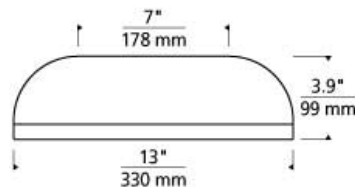

Kosa 13 Ceiling LED

DESCRIPTION

Kosa by Sean Lavin for Tech Lighting is lighting designed to project modern simplicity. This dome-shaped flush mount illuminates a smooth wash of light through an LED diffuser and generously fills the surface below. Offered as a 13 inch diameter flush mount in four modern finishes, the Kosa is a great complement to any room or hallway setting. Shipped with your choice of LED lamping for your convenience. Lamping options are compatible with most dimmers. Refer to Dimming Chart for more information. Includes 120 volt 25.6 total watts, 1395.7 delivered lumens, 3000K LED module. Dimmable with most LED compatible ELV and TRIAC dimmers. 277V compatible with 0-10V dimmers. Ceiling mount only.

INSTALLATION

This product can mount to either a 4" square electrical box with round plaster ring or an octagonal electrical box (not included).

WEIGHT

4.5-4.5lb / 2.04-2.04kg ±

aged brass polished nickel matte white nightshade black nightshade black alt view

ORDERING INFORMATION

700FMKOSA	LENGTH (A)	FINISH	LAMP
	13 13"	R AGED BRASS W MATTE WHITE B NIGHTSHADE BLACK N POLISHED NICKEL	-LED930 INTEGRATED LED 90 CRI 3000K 120V -LED930 INTEGRATED LED 90 CRI 3000K 120V (T24) -LED930-277 INTEGRATED LED 90 CRI 3000K 277V