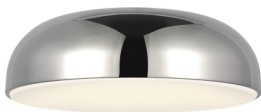

Kosa 13 Ceiling LED

DESCRIPTION

Kosa by Sean Lavin for Tech Lighting is lighting designed to project modern simplicity. This dome-shaped flush mount illuminates a smooth wash of light through an LED diffuser and generously fills the surface below. Offered as a 13 inch diameter flush mount in four modern finishes, the Kosa is a great complement to any room or hallway setting. Shipped with your choice of LED lamping for your convenience. Lamping options are compatible with most dimmers. Refer to Dimming Chart for more information. Includes 120 volt 25.6 total watts, 1395.7 delivered lumens, 3000K LED module. Dimmable with most LED compatible ELV and TRIAC dimmers. 277V compatible with 0-10V dimmers. Ceiling mount only.

INSTALLATION

This product can mount to either a 4" square electrical box with round plaster ring or an octagonal electrical box (not included).

WEIGHT

4.5-4.5lb / 2.04-2.04kg ±

aged brass polished nickel matte white nightshade black nightshade black alt view

ORDERING INFORMATION

700FMKOSA	LENGTH (A)	FINISH	LAMP
	13 13"	R AGED BRASS W MATTE WHITE B NIGHTSHADE BLACK N POLISHED NICKEL	-LED930 INTEGRATED LED 90 CRI 3000K 120V -LED930 INTEGRATED LED 90 CRI 3000K 120V (T24) -LED930-277 INTEGRATED LED 90 CRI 3000K 277V