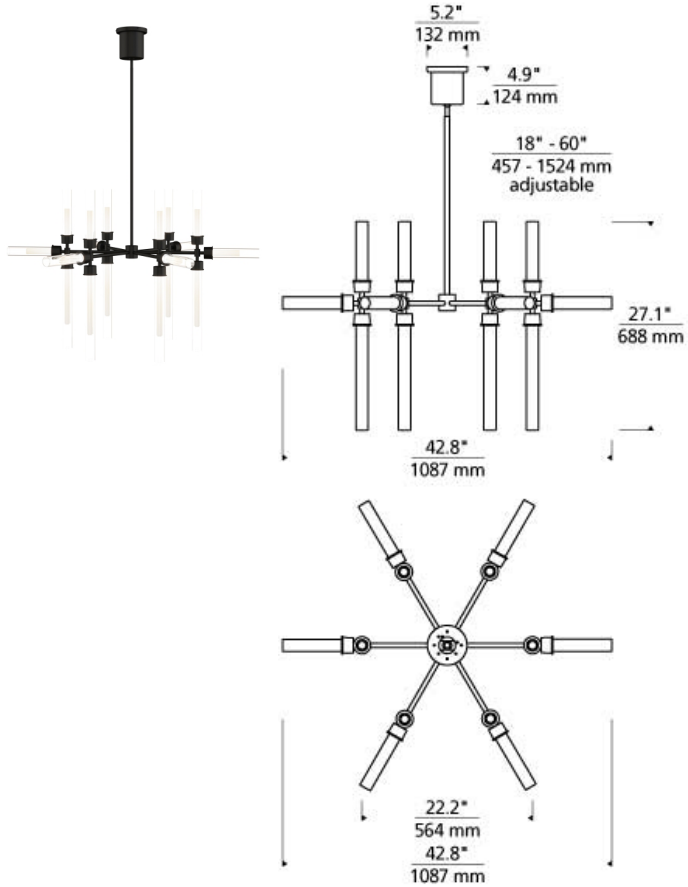

Linger 18-Light Chandelier LED

DESCRIPTION

The Linger 18-Light Chandelier by Sean Lavin for Tech Lighting is designed with 18 LED lights shaped by glass and acrylic cylinders illuminating in multiple directions. Available in Polished Nickel, Nightshade Black and Natural Brass that will slowly patina for a timeless look. Linger 18 Chandelier creates a beautiful statement piece for your dining room, living room and foyer. Complete your look with the Linger Chandeliers, Linear Suspension, Pendant and Wall Sconces. Lamping options are compatible with most dimmers. Refer to the Dimming Chart for more information. Includes 80.8 watts, 6994 total delivered lumens, 3000K LED modules. Dimmable with most LED compatible ELV and TRIAC dimmers. Includes (4) 12" and (2) 6" rigid stems in coordinating finish. Can be installed on a sloped ceiling up to 35°.

WEIGHT

22-22lb / 9.98-9.98kg ±

ORDERING INFORMATION

700LNG	SHAPE OR SIZE	FINISH	LAMP
18	18-LIGHT CHANDELIER	N NATURAL BRASS B NIGHTSHADE BLACK N POLISHED NICKEL	-LED930 INTEGRATED LED 90 CRI 3000K 120V (T20/T24)

This product can mount to either a 4" square electrical box with round plaster ring or an octagon electrical box.

700 LNG _____

FIXTURE TYPE: _____

JOB NAME: _____

NOTES: _____
