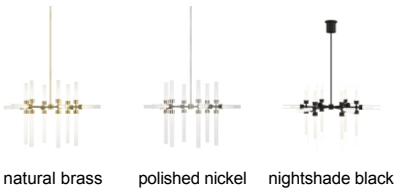

Linger 18-Light Chandelier LED

DESCRIPTION

The Linger 18-Light Chandelier by Sean Lavin for Tech Lighting is designed with 18 LED lights shaped by glass and acrylic cylinders illuminating in multiple directions. Available in Polished Nickel, Nightshade Black and Natural Brass that will slowly patina for a timeless look. Linger 18 Chandelier creates a beautiful statement piece for your dining room, living room and foyer. Complete your look with the Linger Chandeliers, Linear Suspension, Pendant and Wall Sconces. Lamping options are compatible with most dimmers. Refer to the Dimming Chart for more information. Includes 80.8 watts, 6994 total delivered lumens, 3000K LED modules. Dimmable with most LED compatible ELV and TRIAC dimmers. Includes (4) 12" and (2) 6" rigid stems in coordinating finish. Can be installed on a sloped ceiling up to 35°.

WEIGHT

22-22lb / 9.98-9.98kg ±

ORDERING INFORMATION

700LNG	SHAPE OR SIZE	FINISH	LAMP
18	18-LIGHT CHANDELIER	N NATURAL BRASS B NIGHTSHADE BLACK N POLISHED NICKEL	-LED930 INTEGRATED LED 90 CRI 3000K 120V (T20/T24)