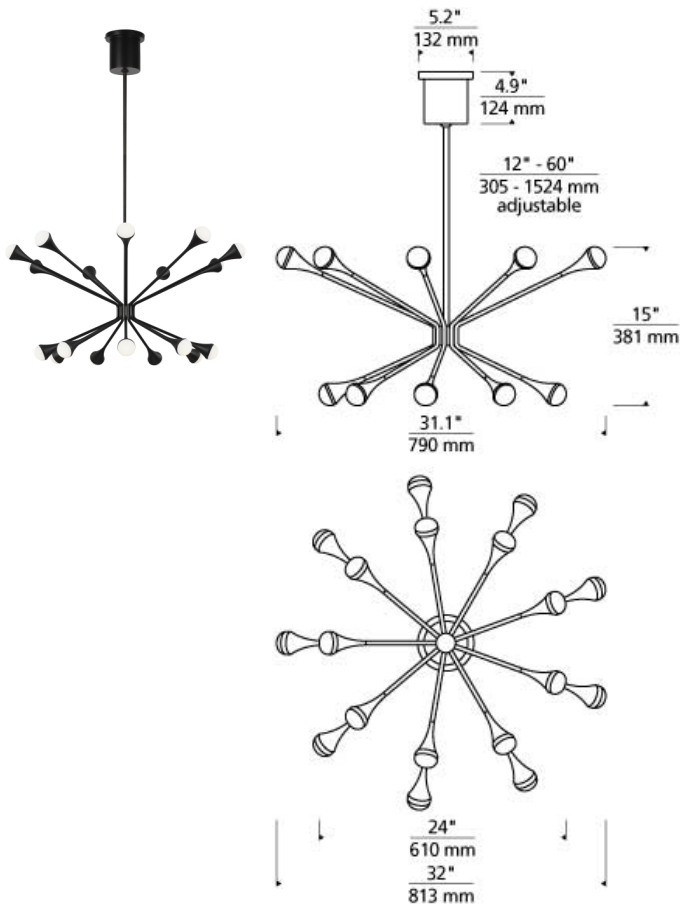

## DESCRIPTION

This Mid-Century Modern-inspired family, Lody by Sean Lavin for Tech Lighting, recreates a retro look with contemporary appeal. The Lody 18-Light chandelier features 18 orbbed diffusers mounted to the ends of flared arms to create two rings of up and down LED illumination. Offered in three clean finishes, aged brass, matte black and polished nickel, Lody provides a modern lighting statement for living rooms, dining rooms, foyers along with commercial and hospitality spaces. Complete the look with additional Lody chandelier options, and bath lights. Lamping options are compatible with most dimmers. Refer to the Dimming Chart for more information. Includes 120-277 volt universal 39.45 watts 2081 total delivered lumens, 3000K LED modules. DIMMABLE with most LED compatible ELV dimmers. Ships with (4) 12" and (2) 6" rigid stems in coordinating finish. Can be installed on a sloped ceiling up to 35°.

## WEIGHT

13-13lb / 5.9-5.9kg ±

matte black

polished nickel

aged brass

## ORDERING INFORMATION

700LDY	SHAPE OR SIZE	FINISH	LAMP
18	18-LIGHT CHANDELIER	<b>R</b> AGED BRASS <b>B</b> MATTE BLACK <b>N</b> POLISHED NICKEL	-LED930 LED 90 CRI 3000K 120V-277V UNV (T20/T24)

7400 Linder Avenue T 847.410.4400  
Skokie, Illinois 60077 F 847.410.4500