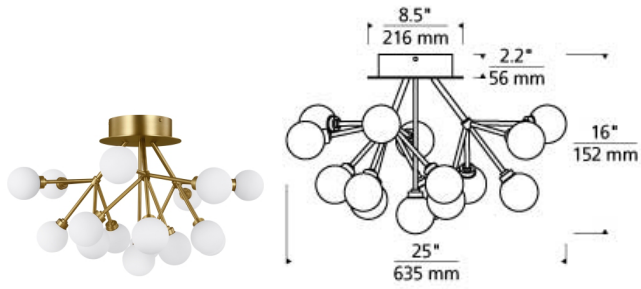

Mara Ceiling LED

DESCRIPTION

The Mara ceiling mount by Sean Lavin for Tech Lighting is a scaled down version of the chandelier with three arms extending clusters of frosted glass globes illuminated by a smoothly diffused LED light source. Offered with energy efficient integrated LED in three distinct finishes, the Mara Ceiling is a modern solution to your dining room, living room, bedroom and hallway. Complete the look with the Mara wall sconce, pendant, table lamp and chandeliers for full room coordination. Lamping options are compatible with most dimmers. Refer to Dimming Chart for more information. Includes (16) 120-277 volt universal 2.6 watt (42.7 total watts) 3001.4 delivered lumens, Dimmable with most LED compatible ELV or Triac dimmers. Ceiling mount only.

INSTALLATION

This product can mount to either a 4" square electrical box with round plaster ring or an octagonal electrical box (not included).

WEIGHT

9.5-9.5lb / 4.31-4.31kg ±

white/aged brass white/satin nickel white/matte black