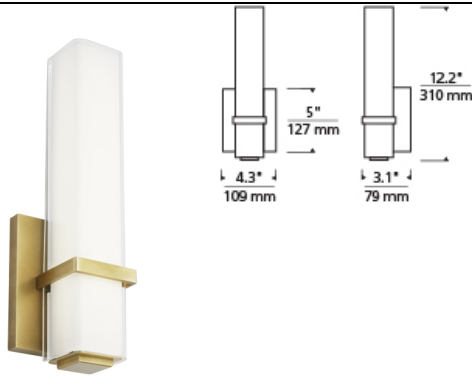

Milan 13 Bath

LED ADA

DESCRIPTION

The Milan wall sconce by Tech Lighting is a modern rectilinear bath bar that features a clean and crisp design. The Milan is defined by the sharply enhanced crystalline dimension of the outer shade. The Milan can be customized by selecting either a clear polished glass or beautiful opal etched glass, either glass finish will bring sophistication to your space. The Milan is available in on-trend finishes, with each finish further enhancing its contemporary style. The Milan bath bar ships with energy efficient integrated LED lamping, all lamping options are fully dimmable to create the desired ambiance in your special space. Includes 10 watt, 823 delivered lumen, 3000K LED module. Dimmable with low-voltage electronic dimmer. ADA compliant.

INSTALLATION

This product can mount to either a 4" square electrical box with round plaster ring or an octagonal electrical box (not included).

WEIGHT

2-2lb / 0.91-0.91kg ±

chrome

satin nickel

nightshade black