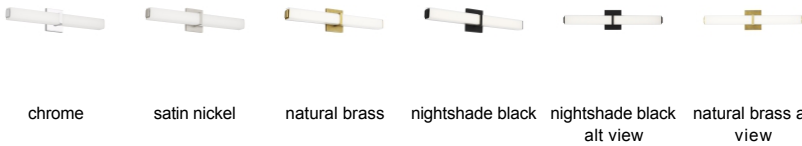

Milan 24 Bath

LED ADA

DESCRIPTION

The Milan bath bar by Tech Lighting is a modern rectilinear bath bar that features a clean and crisp design. The Milan is defined by a white acrylic inner shade enhanced by the crystalline dimensionality of an outer shade with beautiful opal etched glass. A discreet metal band further enhances the simple elegance of this bath bar. The Milan is available in on-trend finishes, with each finish further enriching its contemporary style. The Milan bath bar ships with energy efficient integrated LED lamping, all lamping options are fully dimmable to create the desired ambiance in your special space. Includes 20 watt, 1629 delivered lumen, 3000K LED module. Dimmable with low-voltage electronic dimmer. ADA compliant.

INSTALLATION

This product can mount to either a 4" square electrical box with round plaster ring or an octagonal electrical box (not included).

WEIGHT

4-4lb / 1.81-1.81kg ±

chrome satin nickel natural brass nightshade black nightshade black alt view natural brass alt view

ORDERING INFORMATION

700BCMLN	LENGTH (A)	COLOR	FINISH	LAMP
24	24"	W WHITE GLASS	C CHROME NB NATURAL BRASS B NIGHTSHADE BLACK S SATIN NICKEL	-LED930 LED 90 CRI 3000K 120V -LED930-277 LED 90 CRI 3000K 277V