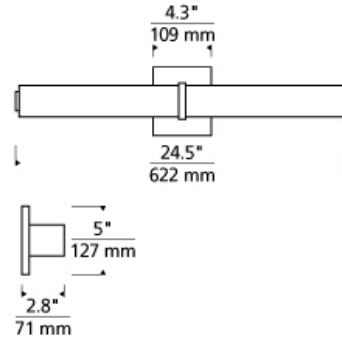

Milan 24 Bath

LED ADA

DESCRIPTION

The Milan bath bar by Tech Lighting is a modern rectilinear bath bar that features a clean and crisp design. The Milan is defined by a white acrylic inner shade enhanced by the crystalline dimensionality of an outer shade with beautiful opal etched glass. A discreet metal band further enhances the simple elegance of this bath bar. The Milan is available in on-trend finishes, with each finish further enriching its contemporary style. The Milan bath bar ships with energy efficient integrated LED lamping, all lamping options are fully dimmable to create the desired ambiance in your special space. Includes 20 watt, 1629 delivered lumen, 3000K LED module. Dimmable with low-voltage electronic dimmer. ADA compliant.

INSTALLATION

This product can mount to either a 4" square electrical box with round plaster ring or an octagonal electrical box (not included).

WEIGHT

4-4lb / 1.81-1.81kg ±

chrome satin nickel natural brass nightshade black nightshade black alt view natural brass alt view

ORDERING INFORMATION

700BCMLN	LENGTH (A)	COLOR	FINISH	LAMP
24	24"	W WHITE GLASS	C CHROME NB NATURAL BRASS B NIGHTSHADE BLACK S SATIN NICKEL	-LED930 LED 90 CRI 3000K 120V -LED930-277 LED 90 CRI 3000K 277V