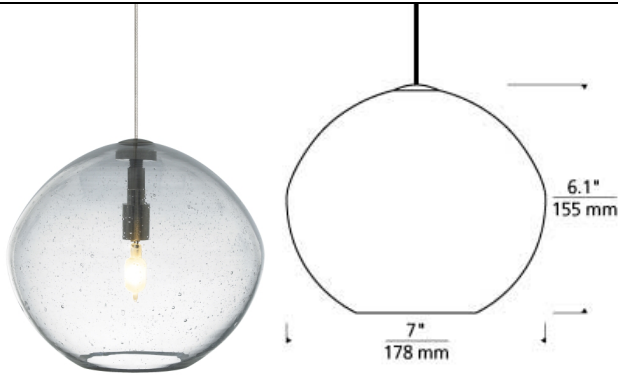

## Mini Isla Pendant □

### DESCRIPTION

The Mini-Isla Pendant from Tech Lighting features a perfectly irregular organic hand blown round-shaped glass. Skilled artisans work to perfect the seeded technique that leaves hundreds of bubbles suspended within the glass. Adding a touch of charm and warmth to this contemporary glass pendant is the visible incandescent lamping. The Mini-Isla Pendant is available in five contemporary colors, each color further enhancing the unique features most noted to the Isla pendant. Scaling at 7.2" in length and 6.1" in width the Mini-Isla Pendant is modestly sized making it ideal for home bedroom lighting, closet lighting and kitchen island task lighting. Also available in the Isla collection is the complementary Isla Pendant, simply search for Mini-Isla to find its closest relatives. Includes (1) 35 watt low-voltage GY6.35 base frosted Xenon bi-pin lamp and 6' of field-cutable suspension cable. For use with 24 volt transformer, add suffix -24 to item number.