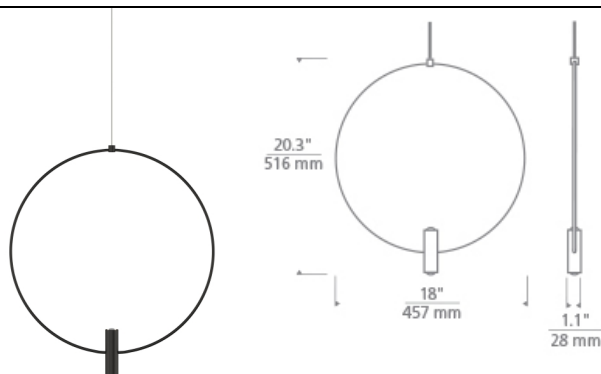

Mini Layla 18 Pendant LED

DESCRIPTION

The Mini Layla 18 Ring by Sean Lavin for Tech Lighting is a Low-Voltage modern pendant offered in Natural Brass that will patina over time, Satin Nickel and a Nightshade Black finish. This innovative design allows the integrated LED source to illuminate up and down providing an unexpected twist to lighting your space. Install the Mini Layla Pendant is also available in a small size, allowing for installation options as a stand-alone piece or installed in multiples. Includes 12 volt 6 watt 273 delivered lumen, 3000K, 90 CRI, LED module. Dimmable with low-voltage or magnetic dimmer (based on transformer). Includes 6 feet of field-cutable cable. Nightshade black supplied with bronze cable. Brass and Satin nickel supplied with satin cable.

INSTALLATION

Socket terminates with FreeJack male connector, which may be installed into a system connector. Elements ordered with a system prefix include a connector for that system.

WEIGHT

2.5-2.5lb / 1.13-1.13kg ±