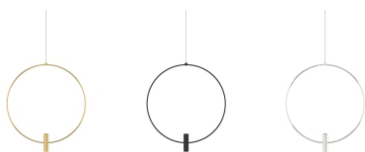

Mini Layla 18 Pendant LED

DESCRIPTION

The Mini Layla 18 Ring by Sean Lavin for Tech Lighting is a Low-Voltage modern pendant offered in Natural Brass that will patina over time, Satin Nickel and a Nightshade Black finish. This innovative design allows the integrated LED source to illuminate up and down providing an unexpected twist to lighting your space. Install the Mini Layla Pendant is also available in a small size, allowing for installation options as a stand-alone piece or installed in multiples. Includes 12 volt 6 watt 273 delivered lumen, 3000K, 90 CRI, LED module. Dimmable with low-voltage or magnetic dimmer (based on transformer). Includes 6 feet of field-cutable cable. Nightshade black supplied with bronze cable. Brass and Satin nickel supplied with satin cable.

INSTALLATION

Socket terminates with FreeJack male connector, which may be installed into a system connector. Elements ordered with a system prefix include a connector for that system.

WEIGHT

2.5-2.5lb / 1.13-1.13kg ±

natural brass nightshade black satin nickel

ORDERING INFORMATION

700	SYSTEM	LAY	SHAPE OR SIZE	FINISH	LAMP
FJ	FREEJACK	18	18" MEDIUM	NB NATURAL BRASS	-LED930 INTEGRATED LED 90 CRI 3000K 12V
MP	MONOPOINT			B NIGHTSHADE BLACK	
MO	MONORAIL			S SATIN NICKEL	