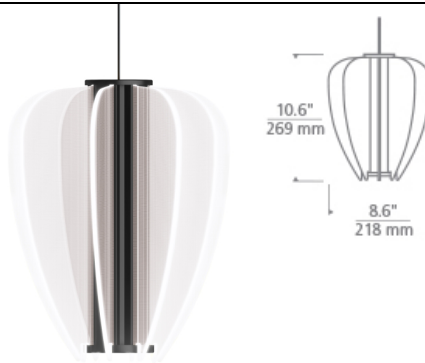

Mini Nyra Pendant LED

DESCRIPTION

Mini Nyra Pendant by Sean Lavin for Tech Lighting is a stunning collection inspired by the geometric nature of a flower bud. Featuring light guide LED technology, Nyra has beautiful acrylic LED petals producing an ample amount of general illumination. Offered in two modern finishes, Plated Brass and Nightshade Black, Nyra is designed to be installed as a single Pendant or in multiples to emulate a unique bouquet of flowers. For a coordinating look, the Nyra Collection is also available in Chandeliers and a generously sized Linear Suspensions. Low-Voltage pendants are great solution as individual pendants and complement our Tech Lighting MonoRail Track System. Includes 12 volt 26.3 watt 1668 delivered lumen, 3000K, 90 CRI, LED module. Dimmable with low-voltage or magnetic dimmer (based on transformer). Includes 6 feet of field-cuttable cable. Nightshade black supplied with bronze cable. Plated brass supplied with satin cable.

INSTALLATION

Socket terminates with FreeJack male connector, which may be installed into a system connector. Elements ordered with a system prefix include a connector for that system.

WEIGHT

4-4lb / 1.81-1.81kg ±

nightshade black plated brass

ORDERING INFORMATION

700	SYSTEM	NYR	FINISH	LAMP
FJ	FREEJACK	B	NIGHTSHADE BLACK	-LED930 INTEGRATED LED 90 CRI 3000K 12V
MP	MONOPOINT	BR	PLATED BRASS	
MO	MONORAIL			

Note. Note. MP includes 4" Round Flush Canopy. Nightshade Black not available in MO.