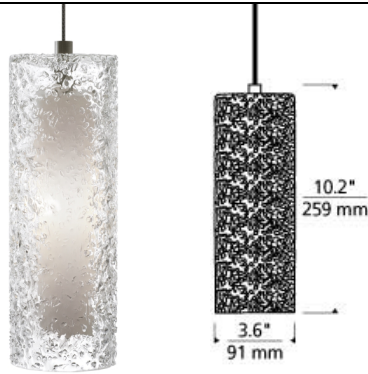

Mini Rock Candy Cylinder Pendant □

DESCRIPTION

The Mini Rock Candy Pendant by Tech Lighting features hand-blown transparent glass that's been rolled into a cylinder. The crystal frit glass is flash heated to create the unique texture most noted to the Mini Rock Candy Pendant. An inner opal glass diffuser softly diffuses the lighting inside while adding visual depth. The Mini Rock Candy is offered in two textured glass finishes, Clear and Smoke and is available in two on-trend contemporary finishes. Scaling at 3.6" in diameter and 10.2" in height, the Mini Rock Candy Pendant is the perfect size for bedroom lighting, bathroom vanity lighting and kitchen island task lighting. For an eye-capturing lighting design consider pairing the Mini-Rock Candy Pendant with one of our multi-port canopies for a custom lighting design. This pendant ships with your choice of Halogen or Xeon lamping in the box. both lamping options are fully dimmable to create the desired ambiance in your unique space. Includes (1) 50 watt low voltage GY6.35 base Xenon bi-pin lamp and 6' of field-cutttable suspension cable. For use with 24 volt transformer, add suffix "-24" to item number (LED lamp option is not compatible with 24 volt transformers).

WEIGHT

3.5-3.5lb / 1.59-1.59kg ±

clear

smoke

ORDERING INFORMATION

700 SYSTEM	RCK	COLOR	FINISH	LAMP		
FJ	FREEJACK	C	CLEAR	Z	ANTIQUE BRONZE	12 VOLT XENON
MP	MONOPOINT	K	SMOKE	S	SATIN NICKEL	-24 24 VOLT HALOGEN
MO	MONORAIL					

MP mount includes 4" Round Flush Canopy.

700

FIXTURE TYPE:

JOB NAME:

NOTES:

©2021 Tech Lighting, L.L.C. All Rights Reserved. The "Tech Lighting" graphic is a registered trademark of Tech Lighting, L.L.C. Tech Lighting reserves the right to change specifications for product improvements without notification.