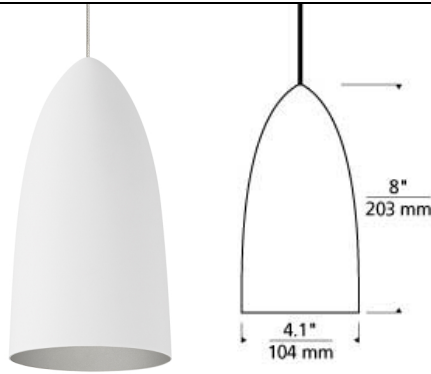

Mini Signal Pendant

DESCRIPTION

The Mini-Signal Pendant light by Tech Lighting is a pleasant nod to the vintage automobile styling of the 1940s. The rubberized spun metal shade creates a smooth finished look while the contemporary metallic paint finishes offer a sophisticated modern-day design touch when viewed from below. Mini-Signal is available in two exterior finishes and four interior paint finishes making it highly adaptable to a wide range of interior spaces. Scaling at 7.2" in length and 4.1" in width the Mini-Signal is modest in size making it ideal for clustering, task lighting, or even children's room lighting. Rounding out this vintage inspired light collection is the Signal Grande and Signal Pendant, simply search for Mini-Signal to find its closest relatives. Available lamping options include energy efficient LED and no-lamp. all lamping options, with the exception of no-lamp, are fully-dimmable to create the desired ambiance in your special space. Rated for (1) 50w max, Halogen MR16 lamp or LED 6.5 watt low-voltage GU5.3 base 90 CRI 3000K LED MR16 lamp and 6' of field-cuttable suspension cable. For use with 24 volt transformer, add suffix '-24' to item number. (LED lamp option is not compatible with 24 volt transformers). Works with SORAA.

WEIGHT

1-1lb / 0.45-0.45kg ±

rubberized gray/blue

rubberized gray/copper

rubberized gray/gold

rubberized gray/platinum

rubberized white/blue

rubberized white/copper