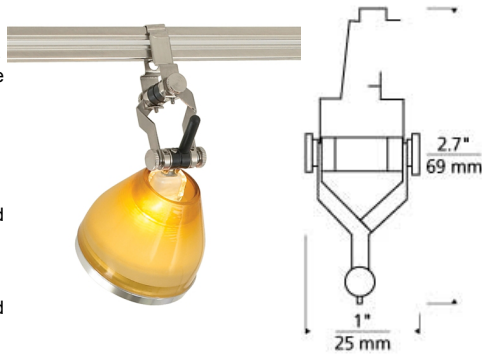

LOW - VOLTAGE HEADS

MO-Pivot Head T20

DESCRIPTION

The Mo-Pivot head and display light by Tech Lighting features a 220° swivel head allowing for a highly precise light beam. Once mounted to the MonoRail system this highly functional display head pivots on a vertical and horizontal axes. The Mo-Pivot can be quickly customized by adding one of our compatible decorative accessories and/or optical controls. Further customize the Mo-Pivot sconce to fit your special space by choosing from one of two on-trend finishes, antique bronze and satin nickel. All lamping options available by Tech Lighting are fully dimmable to create the desired ambiance in your unique space. Head swivels 220°, pivots on vertical and horizontal axes. Specify for low-voltage, MR16 of up to 75 watts (lamp sold separately). For MonoRail system only.

ACCESSORIES & OPTICAL CONTROLS

Barndoors, Cone Glass Shield, Lil Wok Shade, Round Glass Shield, Snap Louver Lens Holder

WEIGHT

0.1-0.11lb / 0.05-0.05kg ±

bare with backlight shield accessory with round glass shield accessory