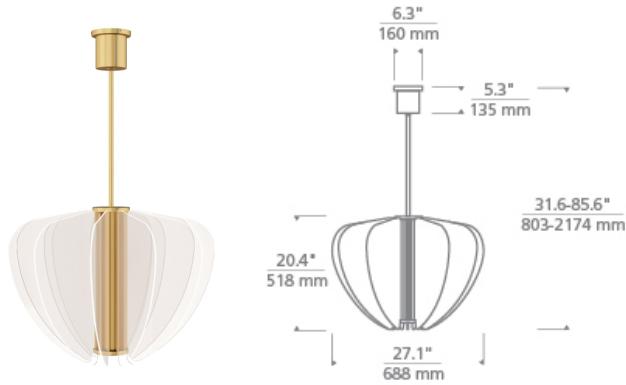

Nyra 28 Chandelier LED

DESCRIPTION

The Nyra 28 Chandelier by Sean Lavin for Tech Lighting is a stunning collection inspired by the geometric nature of a flower bud. Featuring light guide LED technology, Nyra has beautiful acrylic LED petals producing an ample amount of general illumination. Offered in two modern finishes, Plated Brass and Nightshade Black, Nyra Chandeliers are designed to be installed individually or in multiples to emulate a unique bouquet of flowers. For a coordinating look, the Nyra Collection is available in additional Chandelier sizes, a Mini Pendant and a generously sized Linear Suspension. Includes 59.4 watts, 4440 total delivered lumens, 3000K LED modules. Dimmable with most LED compatible ELV and Triac dimmers. Ships with (4) 12" and (2) 6" rigid stems in coordinating finish. Can be installed on a sloped ceiling up to 20°. 120V-277V.

INSTALLATION

This product can mount to either a 4" square electrical box with round plaster ring or an octagon electrical box.

WEIGHT

31-31lb / 14.06-14.06kg ±

ORDERING INFORMATION

700NYR	SHAPE OR SIZE	FINISH	LAMP
28	28" DIAMETER	B NIGHTSHADE BLACK BR PLATED BRASS	-LED930 INTEGRATED LED 90 CRI 3000K 120V-277V UNV