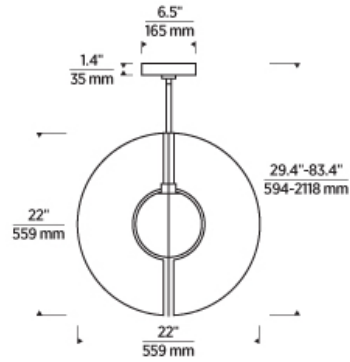

Orbel Round Grande LED

DESCRIPTION

The Orbel Collection by Sean Lavin for Tech Lighting is inspired by Mid-Century modern art with contrasting geometric shapes. The Orbel Grande Round Pendant features metal circles that surround a frosted sphere of light. Generously sized with a 22 inch diameter and offered in modern finishes, this Line-Voltage Pendant is beautiful when installed individually or combined with the Orbel Pyramid Pendant. Coordinate your design with other fixtures in the Orbel collection, such as the Flush Mount, Bath Light Wall Sconce and Mini Pendant. Lamping options are compatible with most dimmers. Refer to the Dimming Chart for more information. (No Lamp) Rated for 120 volt (1) 60 watt max E26 medium base lamp (Not Included). LED 10 watt, 480 delivered lumens, 90 CRI 3000K, medium base LED A19 lamp. Dimmable with most LED compatible ELV and TRIAC dimmers. Includes 4-12" stems and 2-6" stems.

nightshade black
24"

natural brass 24"

nightshade black
24" alt view

natural brass 24"
alt view

ORDERING INFORMATION

700TDOBLRG FINISH

LAMP

N NATURAL BRASS
B NIGHTSHADE BLACK