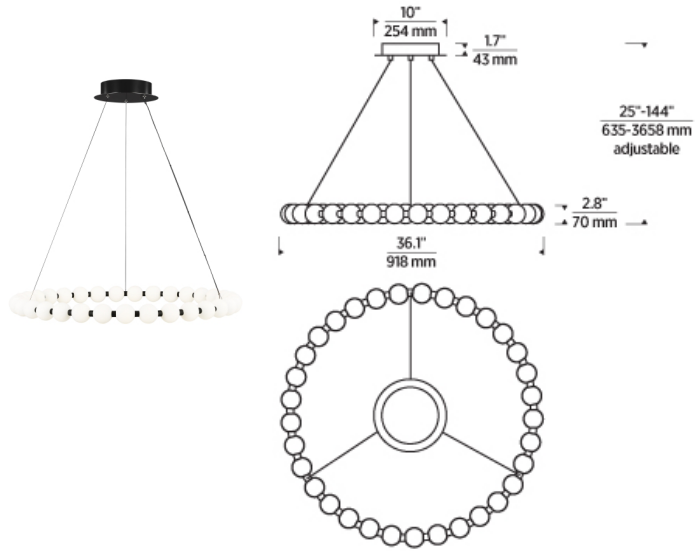

Orbet 36 Chandelier LED

DESCRIPTION

The Orbet 36 Chandelier by Sean Lavin is a modern upgrade to the classic ring design. Milk-glass orbs provide a soft diffused aesthetic for the integrated LEDs and are accented with metal spacers for a touch of contrast. This fixture is the perfect design for dining room, foyers, hospitality and more. Includes 42.7 watt, 2630 total delivered lumens, 90 CRI 2700K LED modules. Dimmable with most LED compatible ELV and TRIAC dimmers. Ships with 12 feet of field-cutable matte black cord. 120V-277V

nightshade black natural brass nightshade black alt view natural brass alt view

ORDERING INFORMATION

| 700OBT | LENGTH (A) | FINISH | LAMP |
|--------|------------|---|---|
| | 36 36" | NB NATURAL BRASS B NIGHTSHADE BLACK N POLISHED NICKEL | -LED927 INTEGRATED LED 90 CRI 2700K 120V-277V UNV |