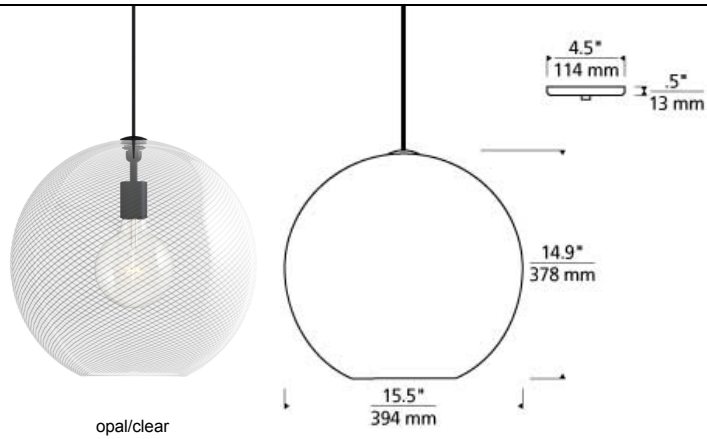

### DESCRIPTION

Venetian artisans work with white glass rods to meticulously create the tightly wound spiral effect that gives the Palestra pendant by Tech Lighting its most noticeable characteristic. These artisans leverage decades of craftsmanship to create a perfectly large round globe that is simply stunning. The large scale appearance of this pendant make it perfect for lighting applications such as living room lighting, bedroom lighting and home office lighting. Available lamping options include energy efficient LED or no-lamp, leaving you the option to light this fixture with your preferred lamping. Rated for (1) 120 volt, 100 watt max E26 medium base lamp (Lamp Not Included). LED version includes 120 volt 12 watt, 900 delivered lumens 3000K medium base LED G40 lamp. Black and Brass finishes include 6 feet of field-cutttable black cloth cord. Satin Nickel finish ships with 6 feet of field-cutttable satin cable. Dimmable with most LED compatible ELV and TRIAC dimmers.