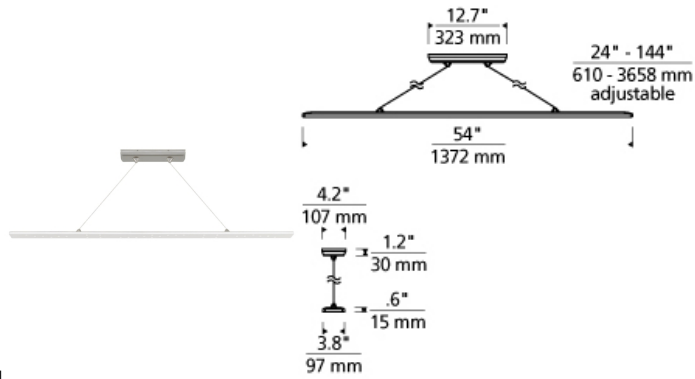

LINEAR SUSPENSION

Parallax Linear Suspension LED

DESCRIPTION

The Parallax linear suspension piece is equal parts minimalist and futuristic. The ultra-thin aluminum and acrylic body houses thirty high-powered LEDs which contributes to its simplistic beauty yet also make it incredibly functional. With its scale of 54" and sleek design style the Parallax is ideal for both residential and commercial lighting applications. This highly modern suspension piece is available in a black finish and is fully dimmable to create the desired ambiance in any space saving you both time and money. The ultra-thin aluminum and acrylic body houses 30 high-powered LEDs which contribute to its simplistic beauty but also make it incredibly functional in both residential and commercial applications. Includes 40 watt, 1889.5 total delivered lumen, 3000K LED. Both finish options ship with Satin Nickel canopy and 12 feet of field cuttable cable. Dimmable with low-voltage electronic dimmer. Can be installed on a sloped ceiling up to 45°.

INSTALLATION

This product can mount to either a 4" square electrical box with round plaster ring or an octagonal electrical box (not included).

OTHER

Minimum 12" OAL drop height.

WEIGHT

9.5-10lb / 4.31-4.54kg ±