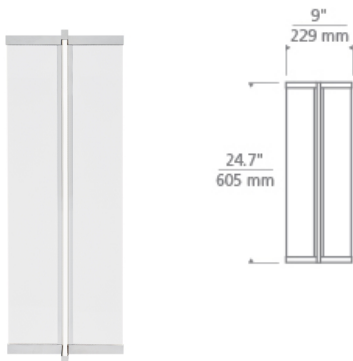

## DESCRIPTION

The Rohe Table Lamp by Tech Lighting is the essence of modern appeal with its tall body and symmetrical geometry providing general and task illumination. Inspired by the city skyline of Chicago, this table lamp emulates the classic structure of architectural beauty. Designed with a rolling dimmer switch in the 6 foot cord, the Rohe is modern art when turned off and modern lighting when illuminated. Framing the light guide LED panels, Rohe is offered in two modern finishes, Polished Nickel and Natural Brass that will patina over time. Includes 120-240 volt 24.8 watts, 2086.7 delivered lumens, 90 CRI 2700K LED module. Built-in three way dimming. Includes 6 feet of black cloth cord.