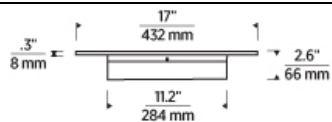

### DESCRIPTION

The Sen 17 Flush Mount by Sean Lavin for Tech Lighting brings modern design and technology to ceiling lighting. Featuring generously sized pressed glass, integrated LEDs are diffused and accented with a thin modern trim. This Flush Mount is a beautiful solution for general illumination. Includes 120-277 volt 15 watts, 975 delivered lumens, 90 CRI 2700K LED module. Dimmable with most LED compatible ELV and TRIAC dimmers. Ceiling or wall mount.