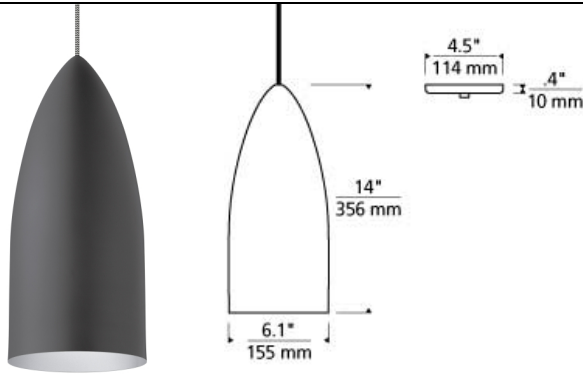

Signal Pendant

LED T20

DESCRIPTION

Inspired by vintage automobile styling of the 1940s, spun metal shades with rubberized paint create a flawlessly smooth look that also offers an unexpected metallic texture and color when viewed from below. Choose from two outer finish options. Rubberized Gray and Rubberized White and choose from four metallic-colored inner finish options. Blue, Copper, Gold, and Platinum. At a 6.1" diameter, Signal Pendants can be installed on their own, lined up in multiples or combined with the larger size available at 17" diameter. Includes 6' of field-cuttable black/white cloth cord. No lamp rated for (1) 75 watt max. E26 medium base lamp (Lamp Not Included). LED includes (1) E26 medium base 10 watt 90 CRI 2700K LED A19 lamp. Dimmable with most LED compatible ELV and TRIAC dimmers.

ACCESSORIES & OPTICAL CONTROLS

Suspension Swag Hook

WEIGHT

1.5-2lb / 0.68-0.91kg ±

rubberized gray/blue

rubberized gray/copper

rubberized gray/gold

rubberized gray/platinum