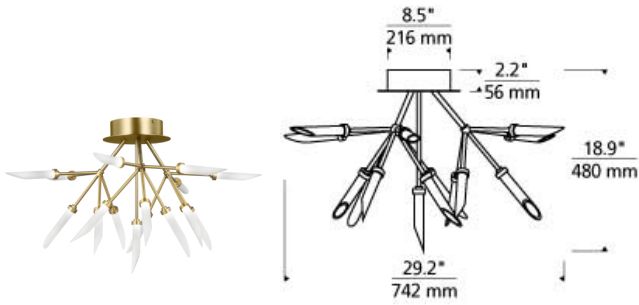

Spur Ceiling LED

DESCRIPTION

The Spur ceiling mount by Sean Lavin for Tech Lighting is a smaller rendition of the grand chandelier. Three arms extend from the ceiling with clusters of five frosted glass spurs illuminated by a compact, diffused LED light source. Offered with energy efficient integrated LED in three distinct finishes, the Spur Ceiling Mount is a design-forward solution to your dining room, living room, bedroom and hallway. Complete your modern look with the Mara wall sconce, pendant and chandelier for full room coordination. Lamping options are compatible with most dimmers. Refer to Dimming Chart for more information. Includes 120-277 volt universal 42.7 watts, 3001.4 total delivered lumens, 2700K LED module. Dimmable with most LED compatible 0-10V dimmers. Ceiling mount only.

INSTALLATION

This product can mount to either a 4" square electrical box with round plaster ring or an octagonal electrical box (not included).

WEIGHT

9.5-9.5lb / 4.31-4.31kg ±

frost/aged brass frost/satin nickel frost/matte black