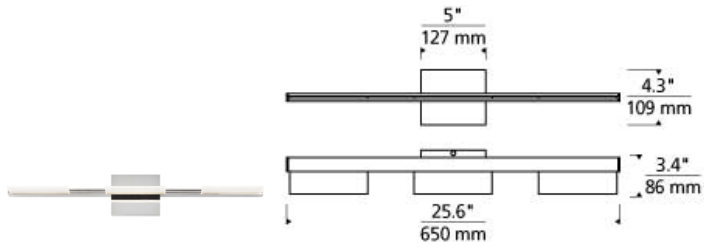

Tris 3-Light Bath LED ADA

DESCRIPTION

Tris by Sean Lavin for Tech Lighting reflects simple geometric aesthetics that define this modern 3-light bath vanity fixture. Integrated LED light guide technology appears as frosted glass when off then illuminates across its surface when turned on. Spanning 25" in length and offered in three elegant finishes, the Tris bath bar is a great way to light your bathroom or vanity. Lamping options are compatible with most dimmers. Refer to the Dimming Chart for more information. Includes 18 watt, 671 total delivered lumens, 3000K LED modules. Dimmable with most LED compatible ELV and TRIAC dimmers. 277V compatible with 0-10V dimmers. Mounts horizontally or vertically.

INSTALLATION

This product can mount to either a 4" square electrical box with round plaster ring or an octagonal electrical box (not included).

WEIGHT

2.5-2.5lb / 1.13-1.13kg ±

ORDERING INFORMATION

700BCTRS	SHAPE OR SIZE	FINISH	LAMP
3	3 LIGHT	R AGED BRASS C CHROME S SATIN NICKEL	-LED930 INTEGRATED LED 90 CRI 3000K 120V (T20/T24) -LED930-277 INTEGRATED LED 90 CRI 3000K 277V (T20/T24)