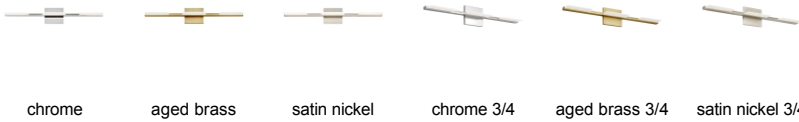

Tris 3-Light Bath LED ADA

DESCRIPTION

Tris by Sean Lavin for Tech Lighting reflects simple geometric aesthetics that define this modern 3-light bath vanity fixture. Integrated LED light guide technology appears as frosted glass when off then illuminates across its surface when turned on. Spanning 25" in length and offered in three elegant finishes, the Tris bath bar is a great way to light your bathroom or vanity. Lamping options are compatible with most dimmers. Refer to the Dimming Chart for more information. Includes 18 watt, 671 total delivered lumens, 3000K LED modules. Dimmable with most LED compatible ELV and TRIAC dimmers. 277V compatible with 0-10V dimmers. Mounts horizontally or vertically.

INSTALLATION

This product can mount to either a 4" square electrical box with round plaster ring or an octagonal electrical box (not included).

WEIGHT

2.5-2.5lb / 1.13-1.13kg ±

ORDERING INFORMATION

700BCTRS	SHAPE OR SIZE	FINISH	LAMP
3	3 LIGHT	R AGED BRASS C CHROME S SATIN NICKEL	-LED930 INTEGRATED LED 90 CRI 3000K 120V (T20/T24) -LED930-277 INTEGRATED LED 90 CRI 3000K 277V (T20/T24)