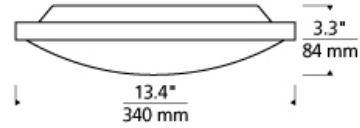

Vance 13 Flush Mount

LED ADA

DESCRIPTION

The universally appealing Vance 13 LED ceiling light from Tech Lighting exudes a clean contemporary style. This ceiling light fixture features a thin, direct-mount metal body in your choice of on-trend finishes such as on-trend aged brass, stylish Satin Nickel and classic polished Chrome to ensure coordination with virtually any interior design theme. A frosted glass diffuser effectively controls the highly capable LED light source within, which is fully dimmable to help you create the desired ambiance in suitable applications such as bedroom lighting, bathroom lighting, hallway lighting and foyer lighting. To further its appeal and utility, the Vance ceiling light is offered in three progressive sizes including 13" for standard ceiling applications, plus a large 24" diameter great for large rooms and high ceilings. Includes 23 watt, 1113.1 total delivered lumen, 2700K or 3000K LED module. May be wall or ceiling mounted. Dimmable with low-voltage electronic or triac dimmer.

INSTALLATION

This product can mount to either a 4" square electrical box with round plaster ring or an octagonal electrical box (not included).

WEIGHT

3-3lb / 1.36-1.36kg ±

aged brass

chrome

satin nickel

ORDERING INFORMATION