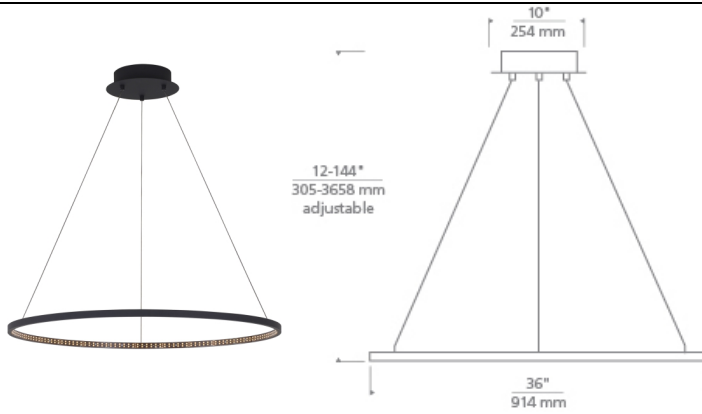

Vellavi 36 Chandelier LED

DESCRIPTION

The Vellavi 36 Chandelier by Sean Lavin for Tech Lighting is a stunning take on a traditional design with a modern edge. Drawing inspiration from large medieval chandeliers, the Vellavi 36 Chandelier houses two rows of LEDs and distributes light inward with minimal glare complementing any interior design. Available in two finishes, Nightshade Black and Natural Brass that will patina over time and two diameters, 24" and 36". Includes 42.3 watts, 2263 total delivered lumens, 2200K LED module. Dimmable with most LED compatible ELV dimmers. Ships with 12 feet of field-cuttable satin cable. Can be installed on a sloped ceiling up to 45°. 120V-277V.

WEIGHT

12-12lb / 5.44-5.44kg ±

nightshade black

ORDERING INFORMATION

700VLV	SHAPE OR SIZE	FINISH	LAMP
36	36" DIAMETER	N NATURAL BRASS B NIGHTSHADE BLACK	-LED922 INTEGRATED LED 90 CRI 2200K 120V-277V

TECH LIGHTING®