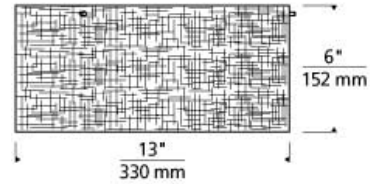

Vetra Flush

LED T20

DESCRIPTION

Inspired by textiles, the Vetra ceiling light by Tech Lighting has a linen weave design which is silk screened on to the hand-blown glass shade, creating a textured surface through which the light softly glows. The artisan glass treatment is a subtle design element that gives this clean, contemporary profile a warm, tailored look, making it a beautiful accent in modern to transitional décor in both residential and professional settings. Perfect for hallway lighting, dining room lighting, living room lighting, bedroom lighting and bathroom lighting, the fixture has Clear Linen glass. The mounting has a Satin Nickel finish. Three other light fixtures are available with the same Vetra styling. a small pendant light, a large pendant light, and a wall sconce light. Damp-rated and dimmable. 6" high and 13" diameter. Available with or without lamp. (2) E26 medium base sockets 60w max. LED version includes (2) 3.5 watt 465 total delivered lumens 90CRI 2700K LED ST19. Dimmable with a low-voltage electronic dimmer. 120v.

WEIGHT

7-7lb / 3.18-3.18kg ±

linen

ORDERING INFORMATION

700FMVTR COLOR	FINISH	LAMP
LN LINEN	S SATIN NICKEL	NO LAMP -LED927 LED 90 CRI 2700K 120V

TECH LIGHTING®
7400 Linder Avenue T 847.410.4400
Skokie, Illinois 60077 F 847.410.4500
Tech Lighting, L.L.C.