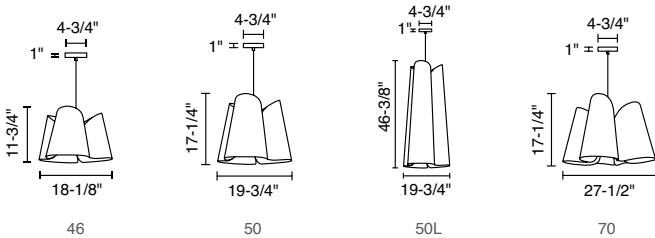

Job Name:	Contact:
Ordering Code:	Fixture Type:

JULIETA W E P L I G H T ^ C O L L E C T I O N

Description

From the deep South of the Western Hemisphere each WEP Light (Wood Ecological Project) was designed with an individual spirit of the Andes, glacial lakes and Pampas grassland of Argentina. A two-sided wood veneer section is fused with a malleable center panel for strength and flexibility to create a work of art in a variety of style and size. A plethora of colors for interior and exterior of the shade are offered. Consult factory for optional assembly.

Housing

Reconstructed wood veneer

Mounting

Bayonet black canopy with 108" black cord, field adjustable

Electrical / Controls

- 100W bulb max
- 120V only
- E26 socket
- 15W socket available upon request

Listings

- ULus listed to UL1598 (suitable for indoor use and dry locations only)
- cUL listed to USA c22.2 250.0

Ordering Codes

Follow the steps to specify your fixture, example: **WEP - JUL - 46 - E26 - MPBK - PTB - PTB**

Base Number	Shade	Size	Base Option	Mounting Option	Outer Shade Color	Inner Shade Color
WEP wep pendant	JUL julieta	46 46 pendant, 1 x E26 50 50 pendant, 1 x E26 50L 50 long pendant, 1 x E26 70 70 pendant, 1 x E26	E26 medium E26 base	MPBK black canopy	ASH ash BCH beech BLU blue EBY ebony GRN green GYO grey oak OCH ocher PGR pale green PTB petiribi RED red ROS rose TRC teracotta WHT white WNG wenge YLW yellow LPT light petrol	ASH ash BCH beech BLU blue EBY ebony GRN green GYO grey oak OCH ocher PGR pale green PTB petiribi RED red ROS rose TRC teracotta WHT white WNG wenge YLW yellow LPT light petrol