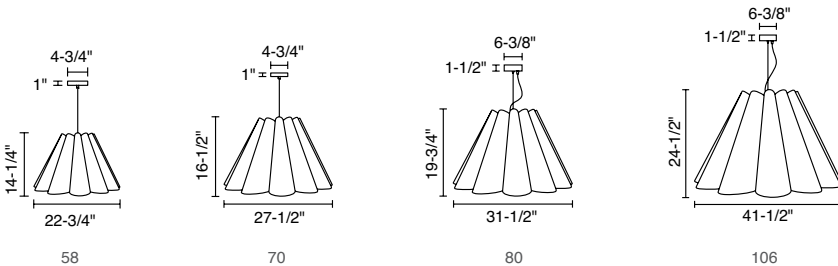

Ordering Codes

Follow the steps to specify your fixture, example: WEP - LOR - 58 - E26 - MPBK - BCH - ASH

Base Number	Shade	Size	Base Option	Mounting Option	Outer Shade Color	Inner Shade Color
WEP wep pendant	LOR lora	58 58 pendant, 1 x E26 70 70 pendant, 1 x E26 80 80 pendant, 1 x E26 105 105 pendant, 1 x E26	E26 medium E26 base	MPBK black canopy	ASH ash BCH beech BLU blue EBY ebony GRN green GYO grey oak OCH ocher PGR pale green PTB petiribi RED red ROS rose TRC teracotta WHT white WNG wenge YLW yellow LPT light petrol	ASH ash BCH beech BLU blue EBY ebony GRN green GYO grey oak OCH ocher PGR pale green PTB petiribi RED red ROS rose TRC teracotta WHT white WNG wenge YLW yellow LPT light petrol