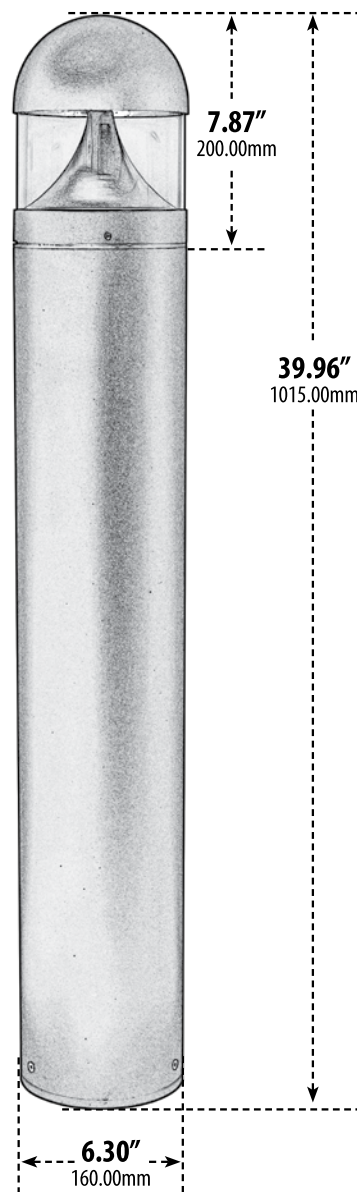

# D810-LED20

## PATH, WALKWAY, DRIVEWAY and ENTRANCE AREA BOLLARD

**ANCHOR BOLT**

**TEMPLATE**

Overall Dimensions:  
6.30"W x 39.96"H x 6.30"D

Maximum Height: 39.96"  
Width: 6.30"  
Maximum Depth: 6.30"

Weight: 10lbs 8oz (FIXTURE), 12lbs 8oz (wBOX)  
Box Dimensions: 40.38"L x 6.75"W x 7.00"H

- ▶ **Material:** Powder Coated Cast Aluminum
- ▶ **Lens:** Clear, Heat Resistant, PC Diffuser
- ▶ **Available Finish:** Black, Bronze, Verde Green
- ▶ **Lumens:** 1107Lm
- ▶ **Color Temperature:** 4000K
- ▶ **ETL Approved**

MODEL NUMBER	LAMP TYPE	ILLUMINANT TYPE	WATTS (W)	VOLTS (V)	LAMP(S) INCLUDED?
D810-LED20	LED BOARD	2835 LEDs	20	120-277	YES

**DABMAR**  
LIGHTING

DABMAR LIGHTING INCORPORATED

2140 Eastman Ave . Oxnard, CA 93030 . 805.604.9090 . f: 805.604.9050 . www.dabmar.com