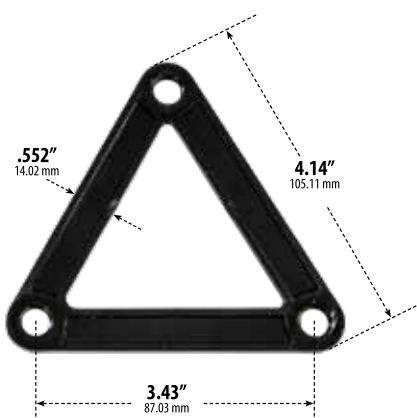

# D810-LED20

## PATH, WALKWAY, DRIVEWAY and ENTRANCE AREA BOLLARD

**ANCHOR BOLT**

**TEMPLATE**

Overall Dimensions:  
6.30"W x 39.96"H x 6.30"D

Maximum Height: 39.96"  
Width: 6.30"  
Maximum Depth: 6.30"

Weight: 10lbs 8oz (FIXTURE), 12lbs 8oz (wBOX)  
Box Dimensions: 40.38"L x 6.75"W x 7.00"H