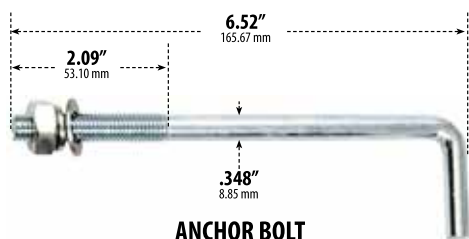

## PATH, WALKWAY, DRIVEWAY and ENTRANCE AREA BOLLARD

**ANCHOR BOLT**

**TEMPLATE**

Overall Dimensions:  
6.30"W x 39.96"H x 6.30"D

Maximum Height: 39.96"  
Width: 6.30"  
Maximum Depth: 6.30"

Weight: 10lbs 8oz (FIXTURE), 12lbs 8oz (wBOX)  
Box Dimensions: 40.38"L x 6.75"W x 7.00"H