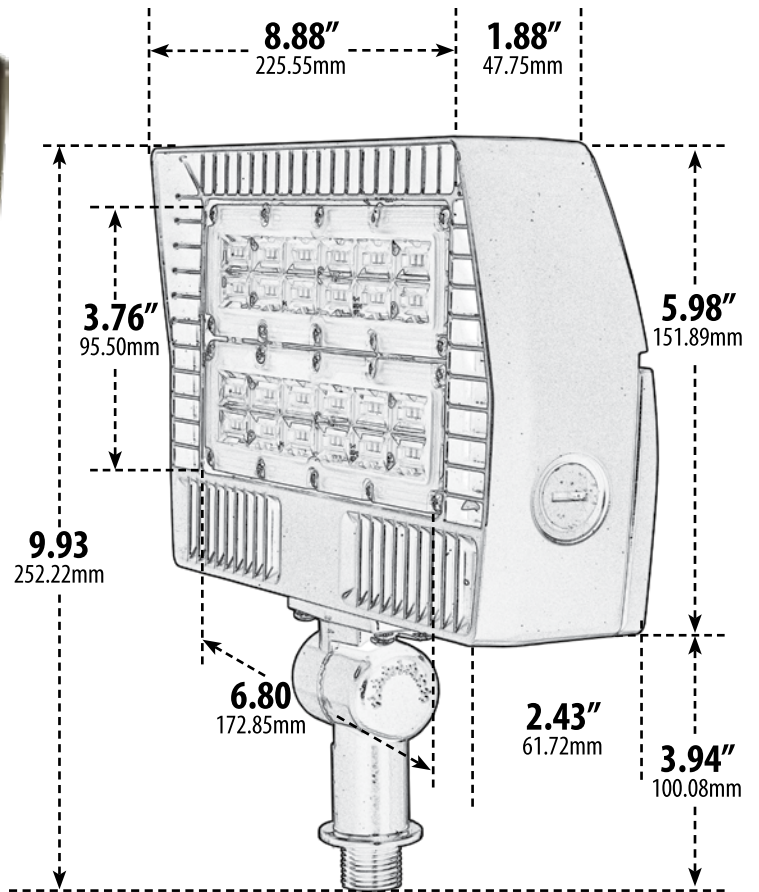

# DF-LED5750

## LED SLIM FLOOD LIGHT

- ▶ **Material:** Powder Coated Cast Aluminum
- ▶ **Lens:** Clear, Heat Resistant, Polycarbonate Lens
- ▶ **Lamp:** SMD LED
- ▶ **Lamp Color:** White
- ▶ **Color Temperature:** 5000K
- ▶ **Lumens:** 5500Lm

MODEL NUMBER	LAMP TYPE	ILLUMINANT TYPE	WATTS (W)	VOLTS (V)	LAMP(S) INCLUDED?
DF-LED5750	LED SMD	LED	50	120-277	YES

- ▶ **1/2" NPS Threaded Locking Swivel Arm**
- ▶ **Available Color:** Bronze
- ▶ **UL Listed and DLC Approved**

Overall Dimensions:  
10.75"H x 9.00"W x 1.69"D

Weight: 4.50 lbs  
Approximate Wire Length: 3.00"  
Box Dimensions:  
10.25"L x 3.13"W x 10.25"H