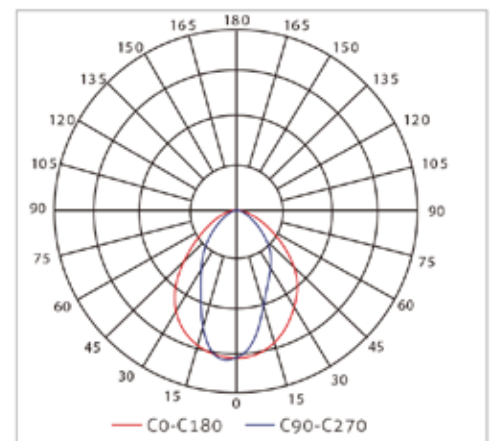

PHOTOMETRIC BEAMANGLE (H-V) 100°-60°

DABMAR
LIGHTING

DABMAR LIGHTING INCORPORATED

320 Graves Ave . Oxnard, CA 93030 . 805.604.9090 . f: 805.604.9050 . www.dabmar.com