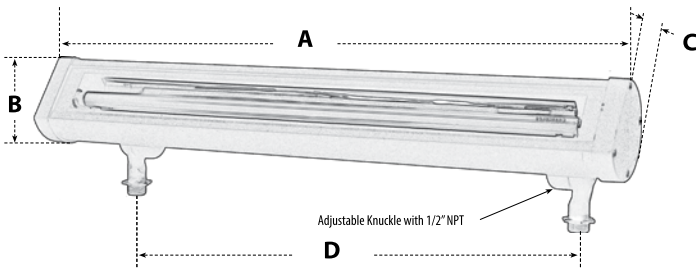

DF9402

FLUORESCENT LINEAR FLOOD & SIGN LIGHT

- ▶ **Material:** Powder Coated Cast Aluminum
- ▶ **Lens:** Clear, Heat Resistant, Tempered Glass
- ▶ **Lamp:** Fluorescent
- ▶ **Available Finish:** Black, Bronze, Verde Green, White
NOW Available in Silver
- ▶ **Adjustable Knuckles with 1/2" NPT**
- ▶ **Ground Mounting Spikes:** LV-S6 (sold separately)
- ▶ **ETL Listed**
- ▶ **Operating Temperature:** -4 to 122 degrees

DF9402

MODEL NUMBER	LAMP TYPE	ILLUMINANT TYPE	WATTS (W)	VOLTS (V)	LAMP(S) INCLUDED?
DF9402	F28T5	FLUORESCENT	28	120	YES

LENGTH: A = 47.63" WIDTH: B = 3.52" DEPTH: C = 2.75" DISTANCE BETWEEN LEGS: D = 41.13"

Overall Dimensions:
3.52"H x 47.63"W x 2.75"D

Weight: 9.14 lbs
Box Dimensions: 48.00"L x 5.00"W x 5.25"H

DABMAR
LIGHTING

DABMAR LIGHTING INCORPORATED

320 Graves Ave . Oxnard, CA 93030 . 805.604.9090 . f: 805.604.9050 . www.dabmar.com