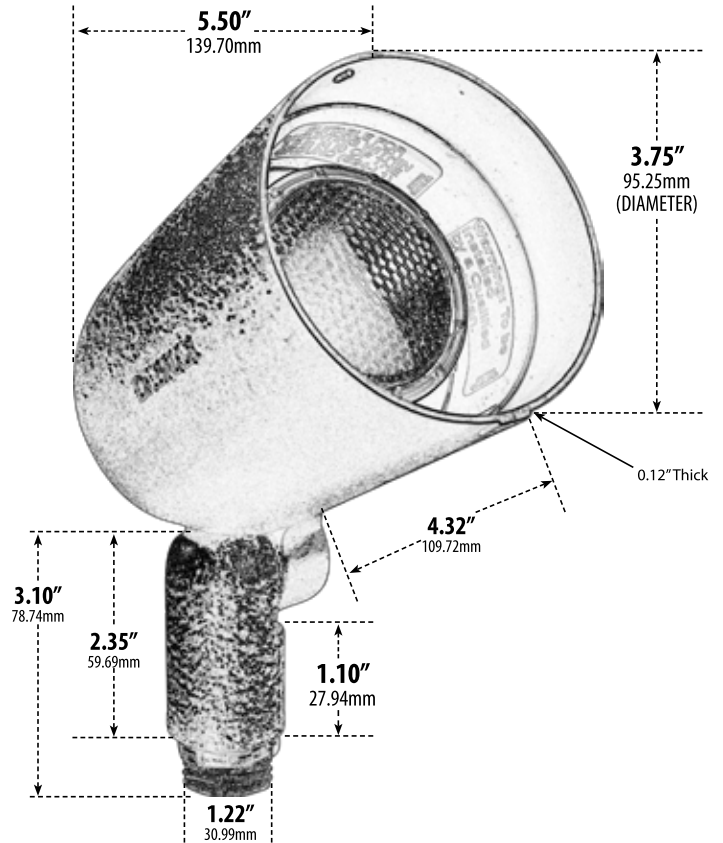

DPR20

DIRECTIONAL SPOT LIGHT

- ▶ **Material:** Powder Coated Cast Aluminum
- ▶ **Lens:** No Lens, Open Lamp
- ▶ **Lamp:** PAR20 (50W Maximum)

MODEL NUMBER	LAMP TYPE	ILLUMINANT TYPE	WATTS (W)	VOLTS (V)	LAMP(S) INCLUDED?
DPR20	PAR20	HALOGEN	50	120	NO

- ▶ **Adjustable Knuckle with 1/2" NPT**
- ▶ **Ground Spike Available:** LV-S6 (sold separately)
- ▶ **Available Color:** Black, Green, Verde Green
- ▶ **ETL Approved**

Maximum Height: 8.00"
Minimum Height: 6.50"
Width: 3.75"
Maximum Depth: 6.00"
Minimum Depth: 5.50"

Weight: 1.2 lbs
Approximate Wire Length: 6"
Box Dimensions:
5.75"H x 5.50"W x 4.00"D

DABMAR
LIGHTING

DABMAR LIGHTING INCORPORATED

320 Graves Ave . Oxnard, CA 93030 . 805.604.9090 . f: 805.604.9050 . www.dabmar.com