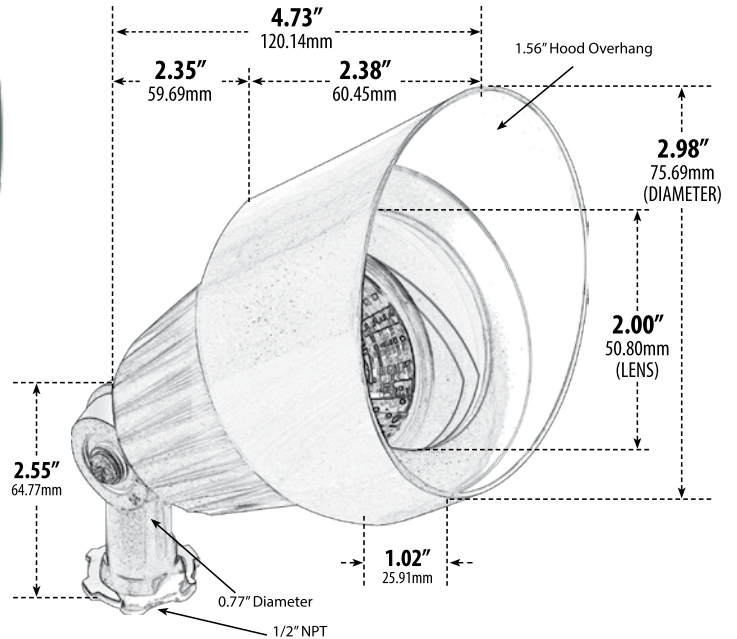

LV101

DIRECTIONAL SPOT LIGHT WITH HOOD

- ▶ **Material:** Powder Coated Cast Aluminum
- ▶ **Lens:** Clear, Heat Resistant, Tempered Glass
- ▶ **Lamp:** MR16 Bi-Pin Base (50W Maximum) Available in 27K or 65K (LED)

MODEL NUMBER	LAMP TYPE	ILLUMINANT TYPE	WATTS (W)	VOLTS (V)	LAMP(S) INCLUDED?
LV101	MR16	HALOGEN	20	12	YES
LV101-LED3	MR16-LED	LED	3	12	YES
LV101-LED5	MR16-LED	LED	5	12	YES
LV101-LED7	MR16-LED	LED	7	12	YES
LV101-LED4-RGBW	MR16-LED	LED	4	12	YES

Pre-wired with UL Listed Direct Burial Wire/Cable

- ▶ **Adjustable Knuckle with 1/2" NPT**
- ▶ **Ground Spike Included for Installation**
- ▶ **Connector Available:** P-CN01 (sold separately)
- ▶ **Available Color:** Green
- ▶ **RGBW Lamp Requires/Remote:** P-RMT-DL-MR16-LED-4W-MC (sold separately)
- ▶ **ETL Approved**

Overall Dimensions:
7.00"H x 2.98"W x 5.50"D

Maximum Height: 8.00"
Minimum Height: 4.00"
Maximum Depth: 6.25"
Minimum Depth: 3.50"

Weight: 0.60 lbs
Approximate Wire Length: 17"
Box Dimensions:
9.00"H x 3.75"W x 3.25"D