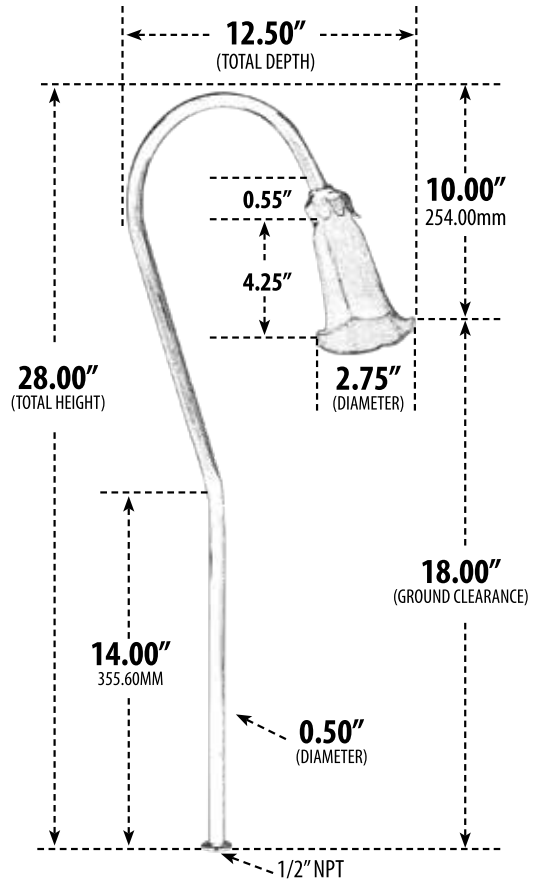

LV114

PATH, WALKWAY AND AREA LIGHT

- ▶ **Material:** Brass
- ▶ **Lens:** No Lens, Open Lamp
- ▶ **Lamp:** JC Bi-Pin Base (20W Maximum) Available in 30K or 64K (LED)
- ▶ **Flower Glass Globe Colors:** Yellow/Green, Blue/White, Green/White
- ▶ 1/2" NPT
- ▶ **Ground Spike Included for Installation**
- ▶ **Connector Available:** P-CN01 (sold separately)
- ▶ **Available Finish:** Antique Brass, Antique Bronze, Black
- ▶ **ETL Approved**

MODEL NUMBER	LAMP TYPE	ILLUMINANT TYPE	WATTS (W)	VOLTS (V)	LAMP(S) INCLUDED?
LV114-BLUE	JC	HALOGEN	20	12	YES
LV-LED114-BLUE	JC-LED	LED	2.5	12	YES
LV114-EVERGREEN	JC	HALOGEN	20	12	YES
LV-LED114-EVERGREEN	JC-LED	LED	2.5	12	YES
LV114-JUNGLE	JC	HALOGEN	20	12	YES
LV-LED114-JUNGLE	JC-LED	LED	2.5	12	YES